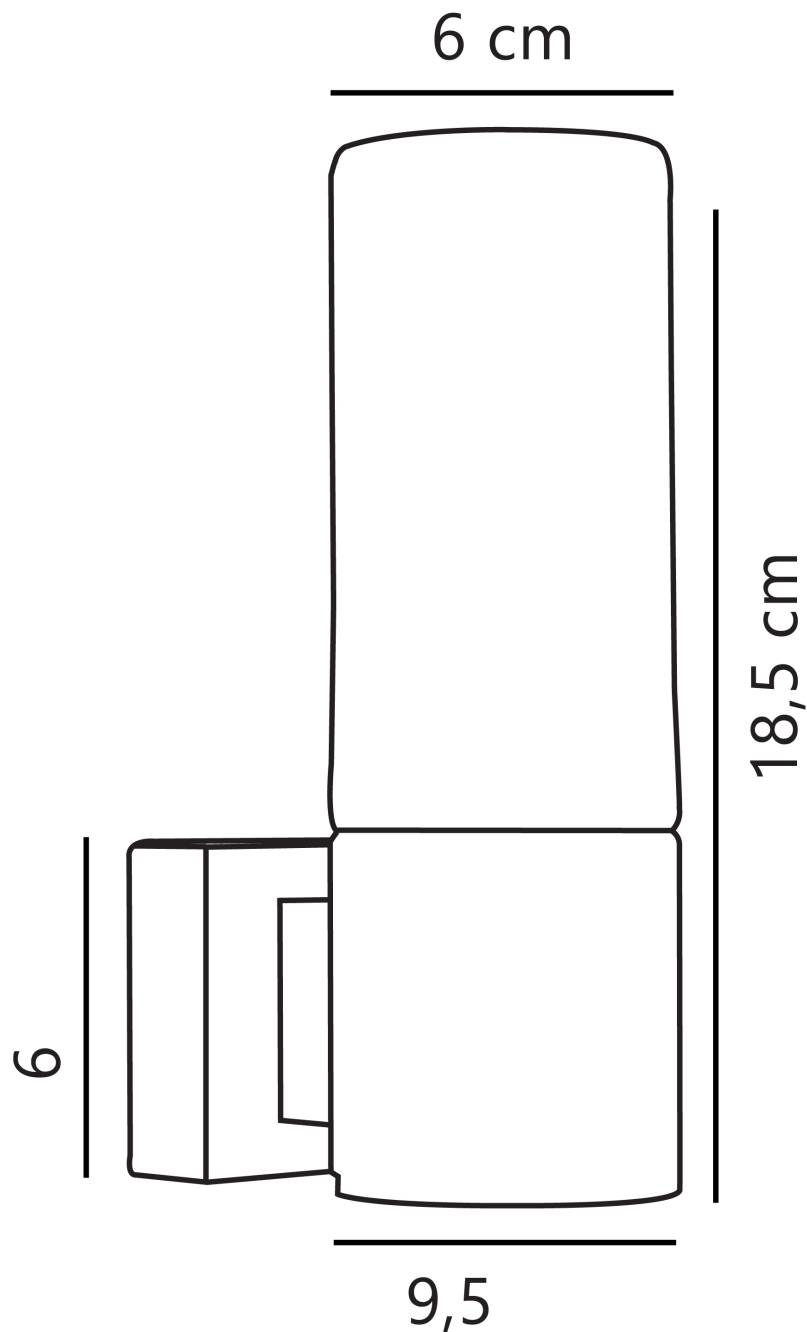

Nordlux - Tangens - 17131032 - Steel Opal Glass IP44 Bathroom Wall Light