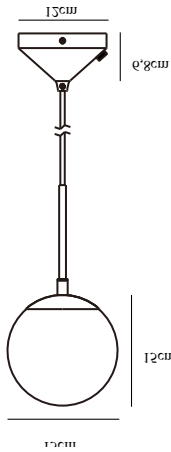

# GRANT 15 | PENDANT | BRASS

2010553035

nordlux®

Voltage (V): 230 Volt  
IP degree: IP20  
Maximum bulb wattage (W): 15W  
Class (Class 1, Class 2, Class 3):  
Class 2 (Double isolated)  
Bulb base: E14

Primary material: Glass  
Secondary material: Metal  
Color of the Glass: Opal white  
Color of the cable: White  
Length of the cable (cm): 200  
Surface material of the cable:  
Plastic  
Is the cable replaceable: False  
Color: Brass

Height (cm): 29  
Width (cm): 15  
Shade Diameter (cm): 15  
Shade Height (cm): 15  
Lenght (cm): 15

EAN: 5704924001109  
TUN: 2100561  
Item Number: 2010553035  
Pcs Per Master Carton: 3

Sales Box Height (cm): 28  
Sales Box Width(cm): 17  
Sales Box Depth (cm): 17  
Sales Box Volume m<sup>3</sup> : 0.0081  
Product net weight (kg): 0.83

- Glamorous modern style • Decorative brass canopy
- Provides a soft, diffused light • Matte white opal mouth blown glass

Grant balances simplicity and elegance in the best way imaginable, where all the unnecessary decorations are removed, allowing the shape and materials to stand out. The beautiful luminous spherical glass dome is enclosed by its frame, creating a complete and decorative whole.

Grant pendant contributes to one of today's major design trends with the use of brass and white opal glass. An elegant detail is the canopy in brass, which creates a complete whole between the top of the pendant and the canopy. Grant is beautiful both individually and in clusters and can be combined with the other pendant sizes in the series.