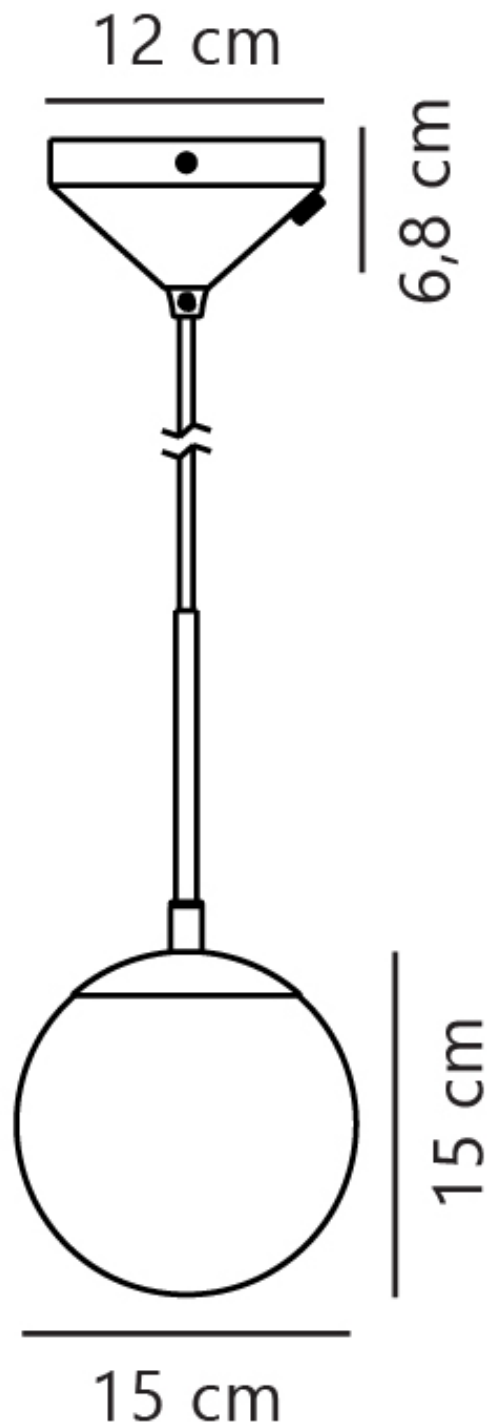

Nordlux - Grant 15 - 2010553035 - Brass White Glass Ceiling Pendant Light

CONTACT