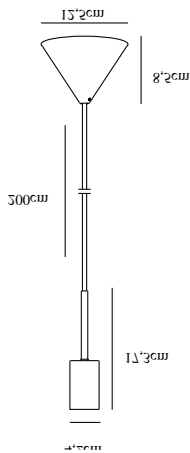

PACO | PENDANT | BLACK

2112053003

nordlux®

Voltage (V): 230 Volt
IP degree: IP20
Maximum bulb wattage (W): 40W
Class (Class 1, Class 2, Class 3):
Class 2 (Double isolated)
Bulb base: E27

Primary material: Metal
Color of the cable: Black
Length of the cable (cm): 200
Surface material of the cable:
Plastic
Is the cable replaceable: False
Color: Black

Height (cm): 17.3
Width (cm): 4.2
Tube Diameter (cm): 0.9
Length (cm): 4.2

EAN: 5704924005213
TUN: 2148676
Item Number: 2112053003
Pcs Per Master Carton: 6

Sales Box Height (cm): 20
Sales Box Width(cm): 14
Sales Box Depth (cm): 11.5
Sales Box Volume m³ : 0.0032
Product net weight (kg): 0.281