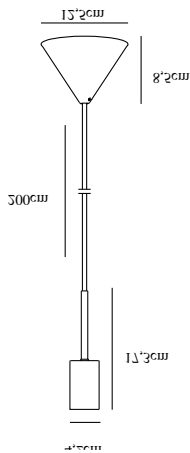

# PACO | PENDANT | BRASS

2112053035

nordlux®

Voltage (V): 230 Volt  
IP degree: IP20  
Maximum bulb wattage (W): 40W  
Class (Class 1, Class 2, Class 3):  
Class 2 (Double isolated)  
Bulb base: E27

Primary material: Metal  
Color of the cable: Black  
Length of the cable (cm): 200  
Surface material of the cable:  
Plastic  
Is the cable replaceable: False  
Color: Brass

Height (cm): 17.3  
Width (cm): 4.2  
Tube Diameter (cm): 0.9  
Length (cm): 4.2

EAN: 5704924005220  
TUN: 2148675  
Item Number: 2112053035  
Pcs Per Master Carton: 6

Sales Box Height (cm): 20  
Sales Box Width(cm): 14  
Sales Box Depth (cm): 11.5  
Sales Box Volume m<sup>3</sup> : 0.0032  
Product net weight (kg): 0.281