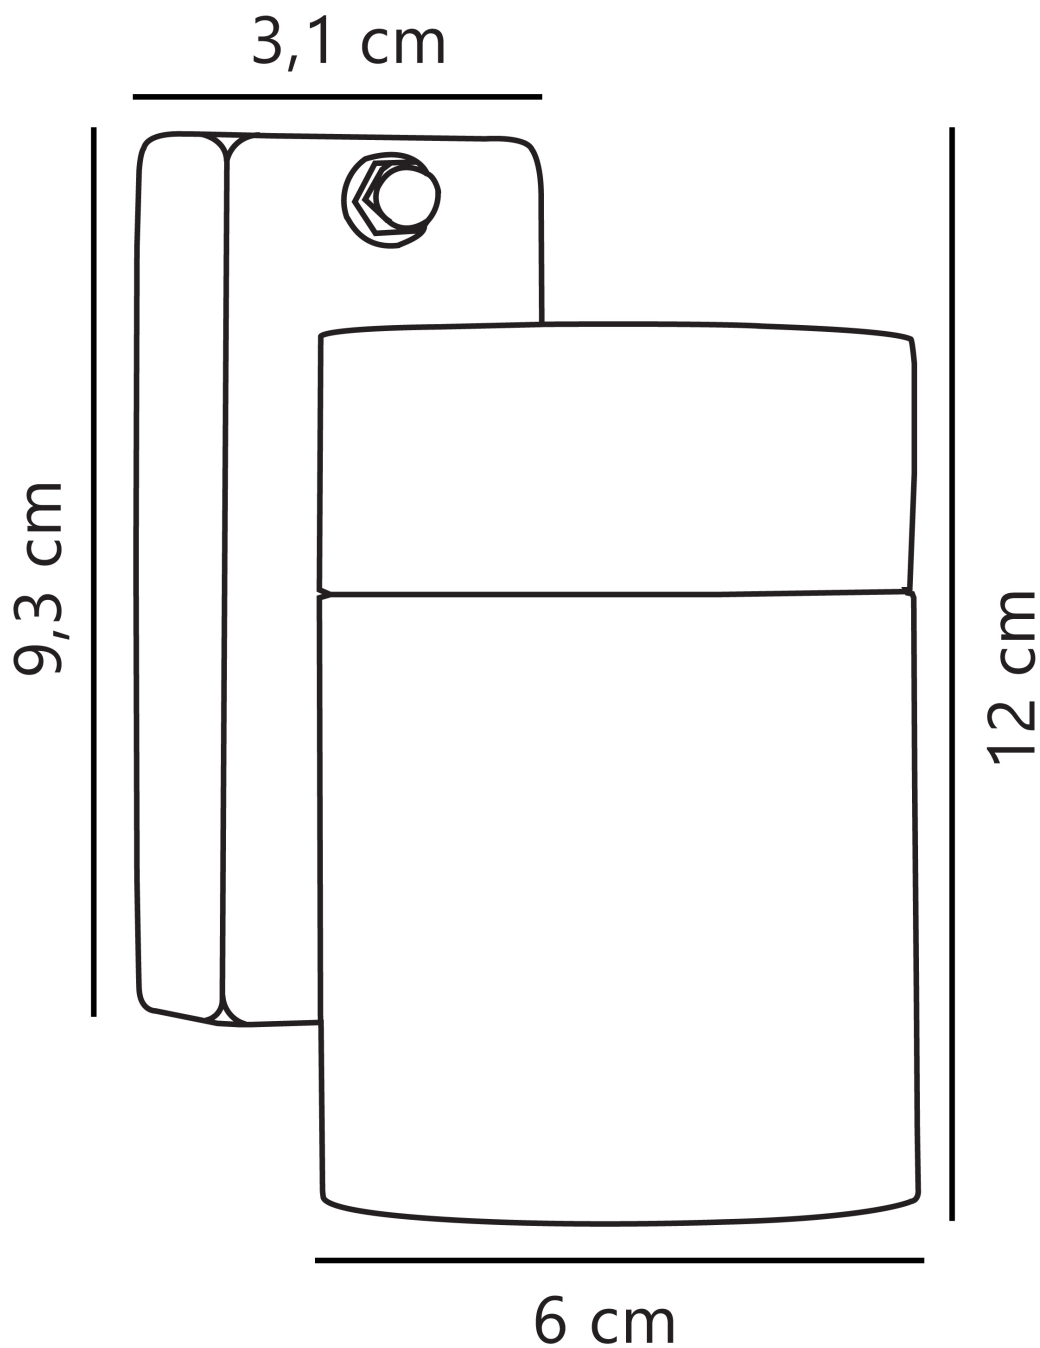

Nordlux - Tin - 21269903 - Black Clear Glass IP54 Outdoor Wall Washer Light

CONTACT