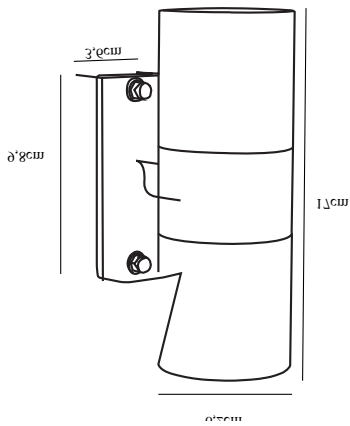

# TIN DOUBLE | WALL LIGHT | BLACK

21279903

nordlux®

Voltage (V): 230 Volt  
IP degree: IP54  
Maximum bulb wattage (W):  
2X35W  
Class (Class 1, Class 2, Class 3):  
Class 1 (Earth contact)  
Bulb base: GU10  
Parallel connection: False

Height (cm): 17  
Projection (cm): 11  
EAN: 5701581327788  
TUN: 1827977  
Item Number: 21279903

Pcs Per Master Carton: 3  
Sales Box Height (cm): 18  
Sales Box Width(cm): 7  
Sales Box Depth (cm): 13  
Sales Box Volume m<sup>3</sup> : 0.0016  
Product net weight (kg): 0.72

Primary material: Metal  
Secondary material: Glass  
Color of the Glass: Clear  
Suitable for Seaside: No  
Color: Black