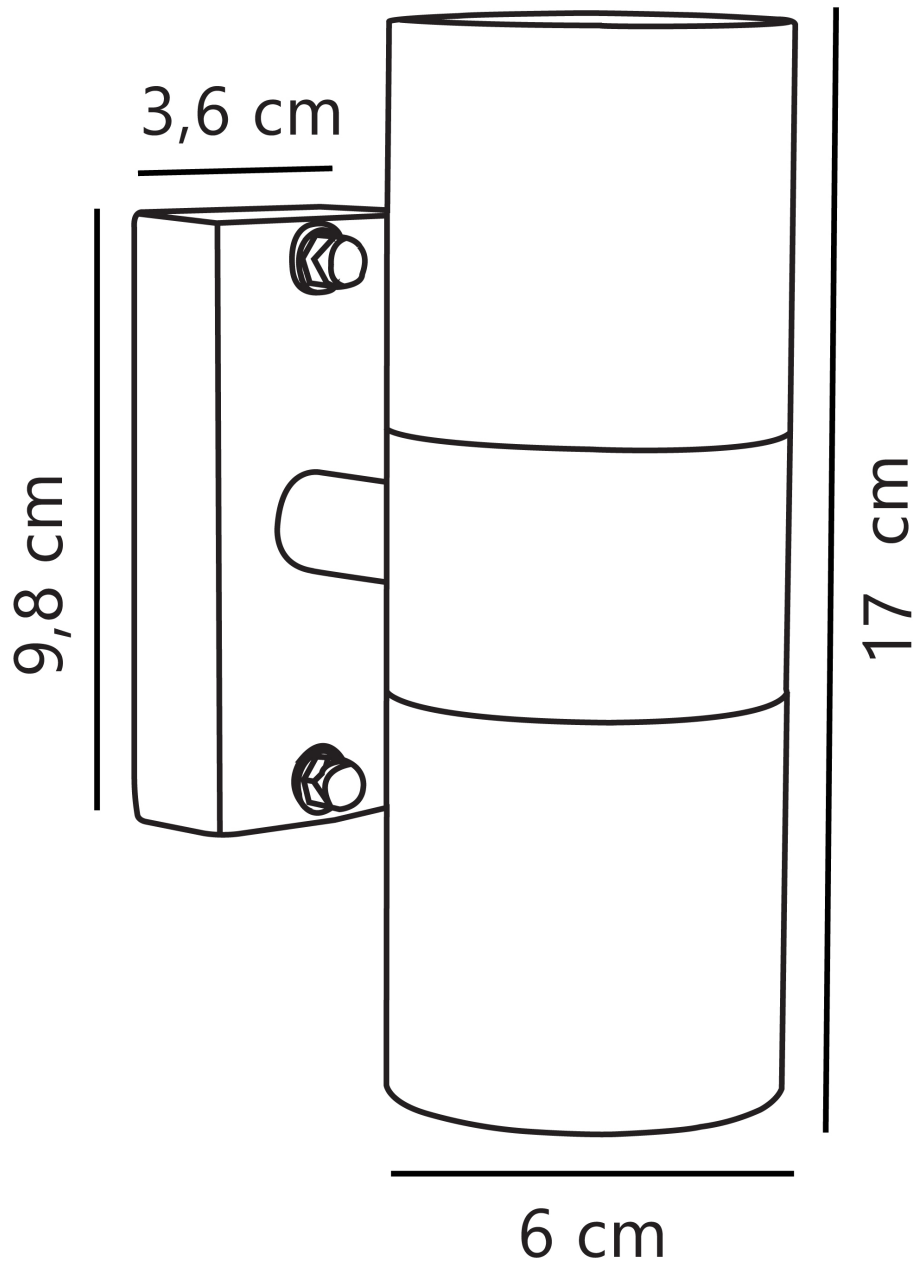

Nordlux - Tin - 21279903 - Black Clear Glass 2 Light IP54 Outdoor Wall Washer Light

CONTACT