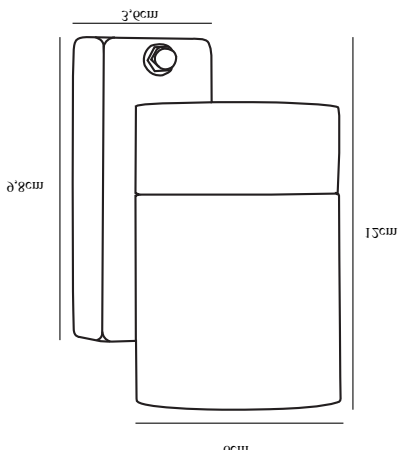

TIN SINGLE | WALL LIGHT | WHITE

21509901

nordlux®

Voltage (V): 230 Volt
IP degree: IP54
Maximum bulb wattage (W): 35W
Class (Class 1, Class 2, Class 3):
Class 1 (Earth contact)
Bulb base: GU10
Parallel connection: False

Height (cm): 10.5
Projection (cm): 12.5
EAN: 5701581322882
TUN: 1824805
Item Number: 21509901

Pcs Per Master Carton: 3
Sales Box Height (cm): 11
Sales Box Width(cm): 8
Sales Box Depth (cm): 14
Sales Box Volume m³ : 0.0012
Product net weight (kg): 0.367

Primary material: Metal
Secondary material: Glass
Color of the Glass: Clear
Suitable for Seaside: No
Color: White

• Stylish and modern design • Decorative downlight effect

Wall light from Nordlux crafted in a very stylish and modern design. The light will fit perfectly on the outer wall or as a patio light.