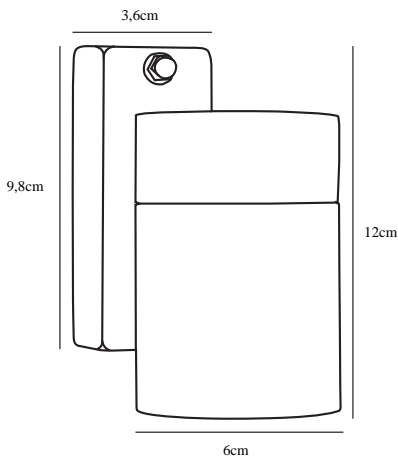

TIN SINGLE | WALL LIGHT | BLACK

21509903

nordlux®

Voltage (V): 230 Volt
IP degree: IP54
Maximum bulb wattage (W): 35W
Class (Class 1, Class 2, Class 3):
Class 1 (Earth contact)
Bulb base: GU10
Parallel connection: False

Height (cm): 10.5
Projection (cm): 12.5
EAN: 5701581322981
TUN: 1824807
Item Number: 21509903

Pcs Per Master Carton: 3
Sales Box Height (cm): 8
Sales Box Width(cm): 11
Sales Box Depth (cm): 13.5
Sales Box Volume m³ : 0.0012
Product net weight (kg): 0.367