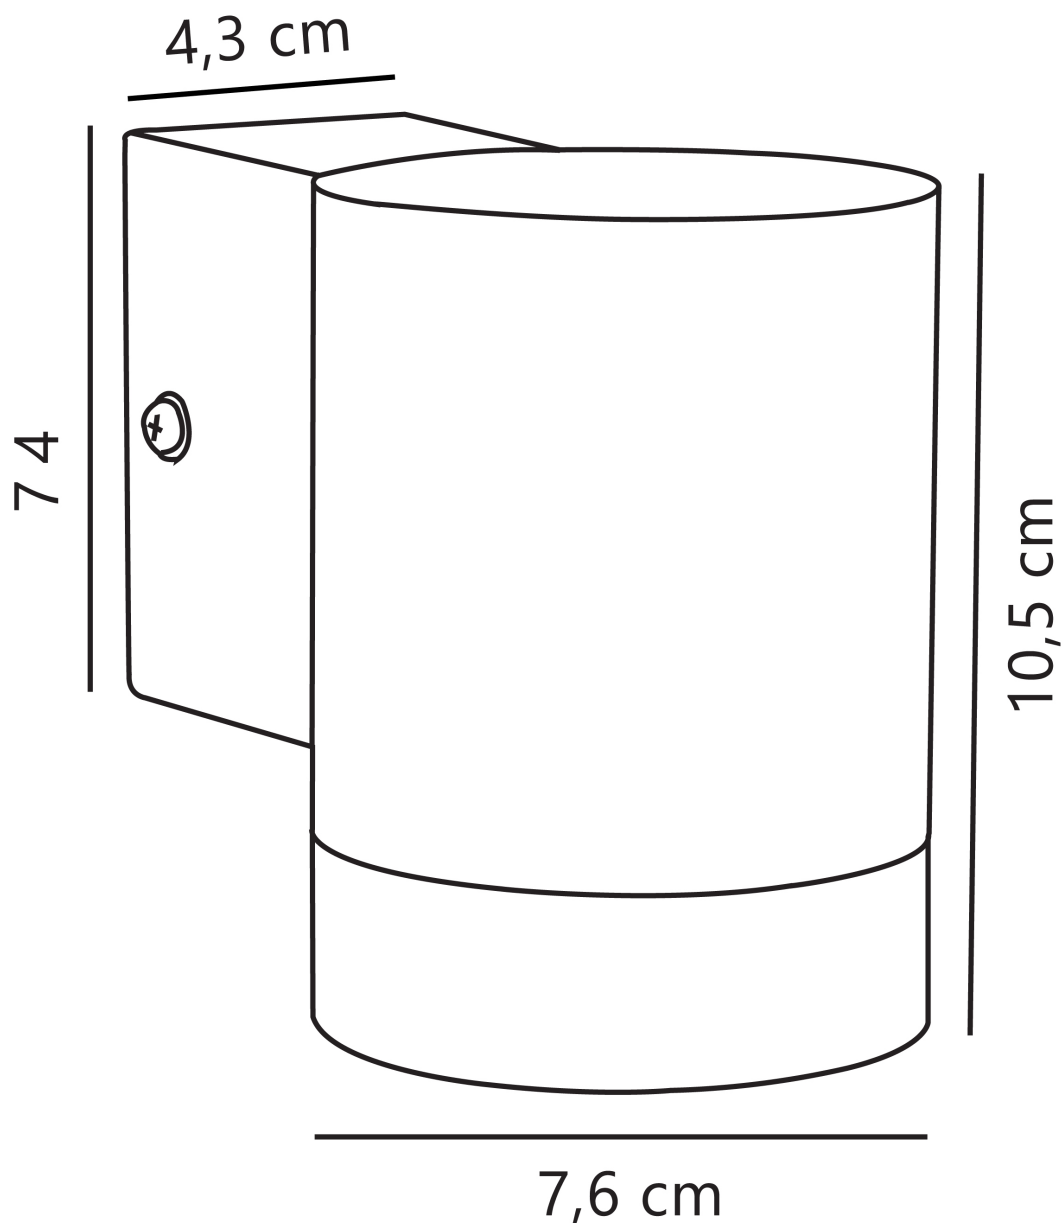

Nordlux - Tin Maxi - 21509903 - Black Clear Glass IP54 Outdoor Wall Washer Light

CONTACT