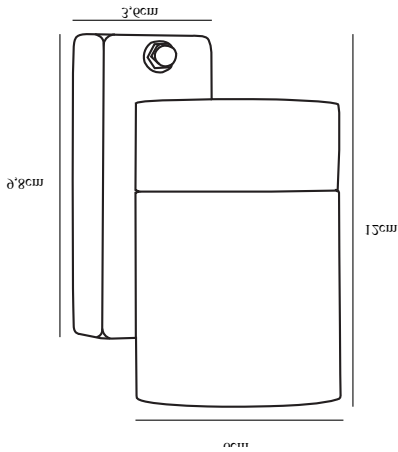

TIN SINGLE | WALL LIGHT | ALUMINIUM

21509929

nordlux®

Voltage (V): 230 Volt
IP degree: IP54
Maximum bulb wattage (W): 35W
Class (Class 1, Class 2, Class 3):
Class 1 (Earth contact)
Bulb base: GU10
Parallel connection: False

Height (cm): 10.5
Projection (cm): 12.5
EAN: 5701581323087
TUN: 1824806
Item Number: 21509929

Pcs Per Master Carton: 3
Sales Box Height (cm): 11
Sales Box Width(cm): 8
Sales Box Depth (cm): 14
Sales Box Volume m³ : 0.0012
Product net weight (kg): 0.31

Primary material: Metal
Secondary material: Glass
Color of the Glass: Clear
Suitable for Seaside: No
Color: Aluminium

• Stylish and modern design • Decorative downlight effect

Wall light from Nordlux crafted in a very stylish and modern design. The light will fit perfectly on the outer wall or as a patio light.