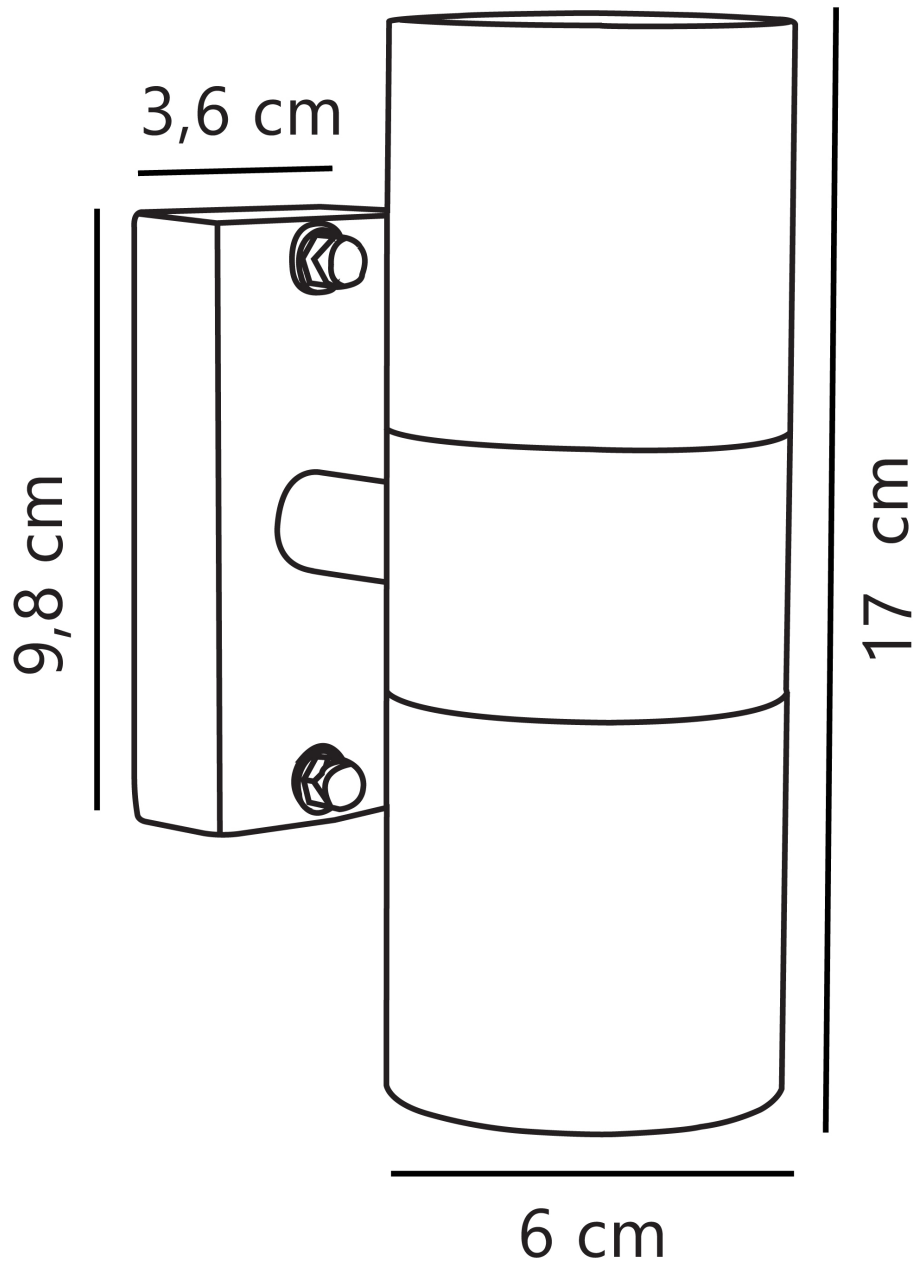

Nordlux - Tin Maxi - 21509929 - Aluminium Clear Glass IP54 Outdoor Wall Washer Light

CONTACT