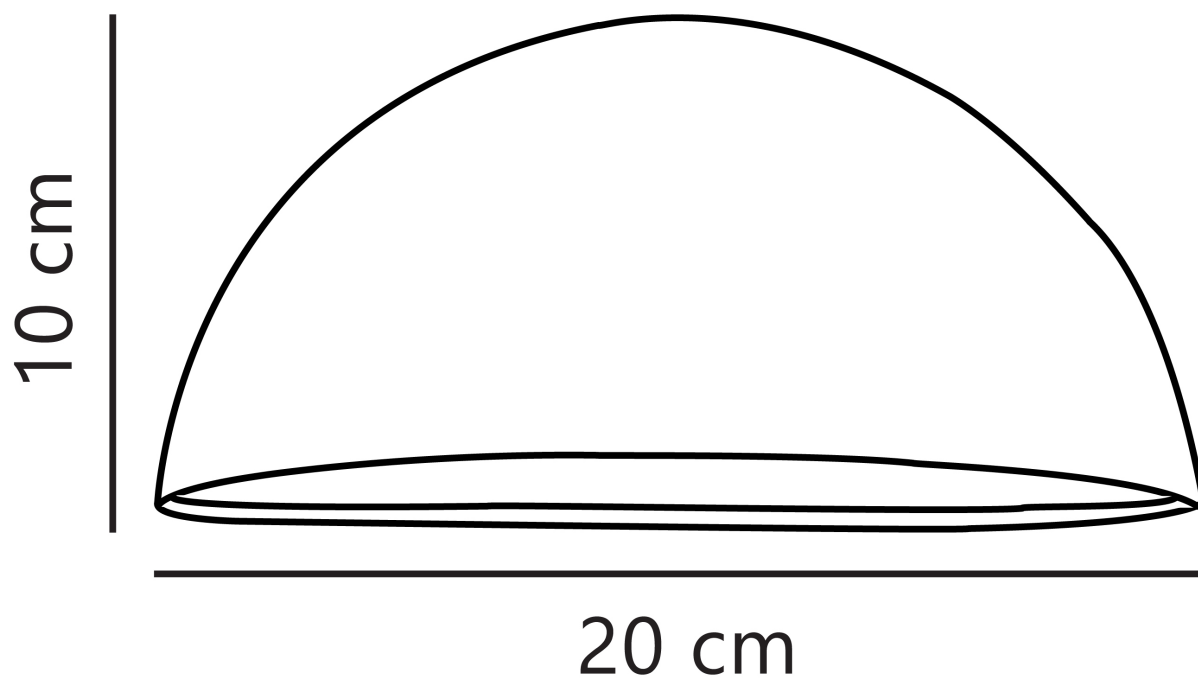

Nordlux - Scorpius - 21651001 - White Outdoor Wall Washer Light