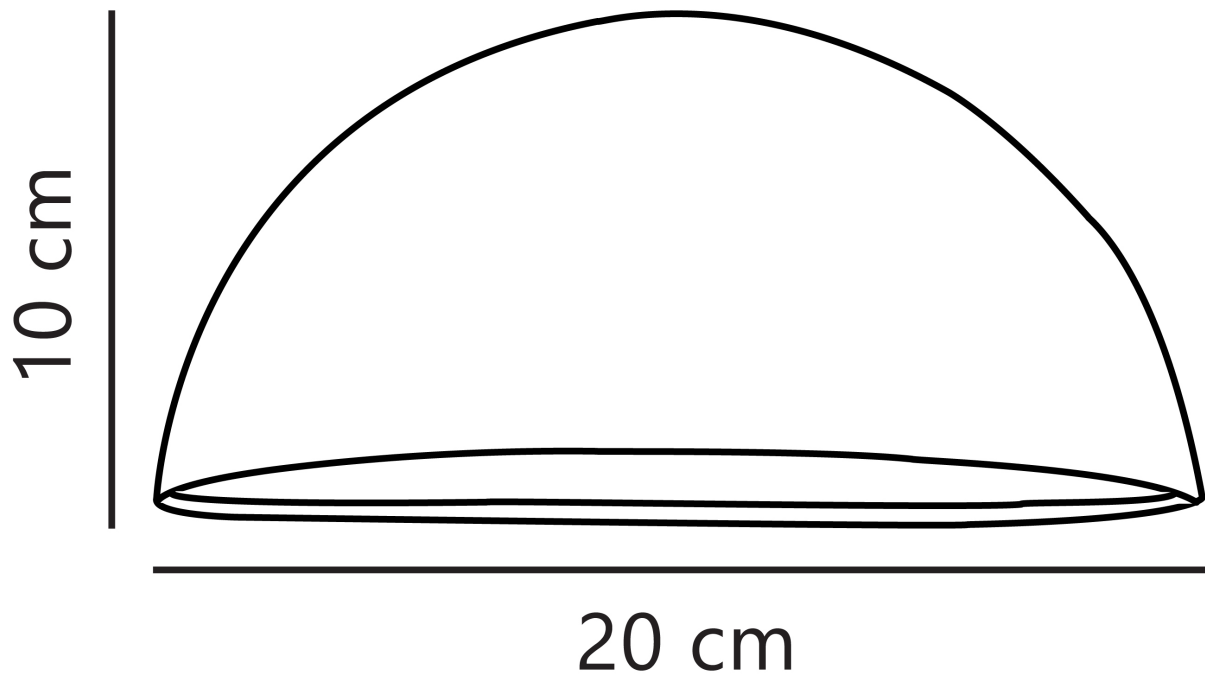

Nordlux - Scorpius - 21651003 - Black White Outdoor Wall Washer Light

CONTACT