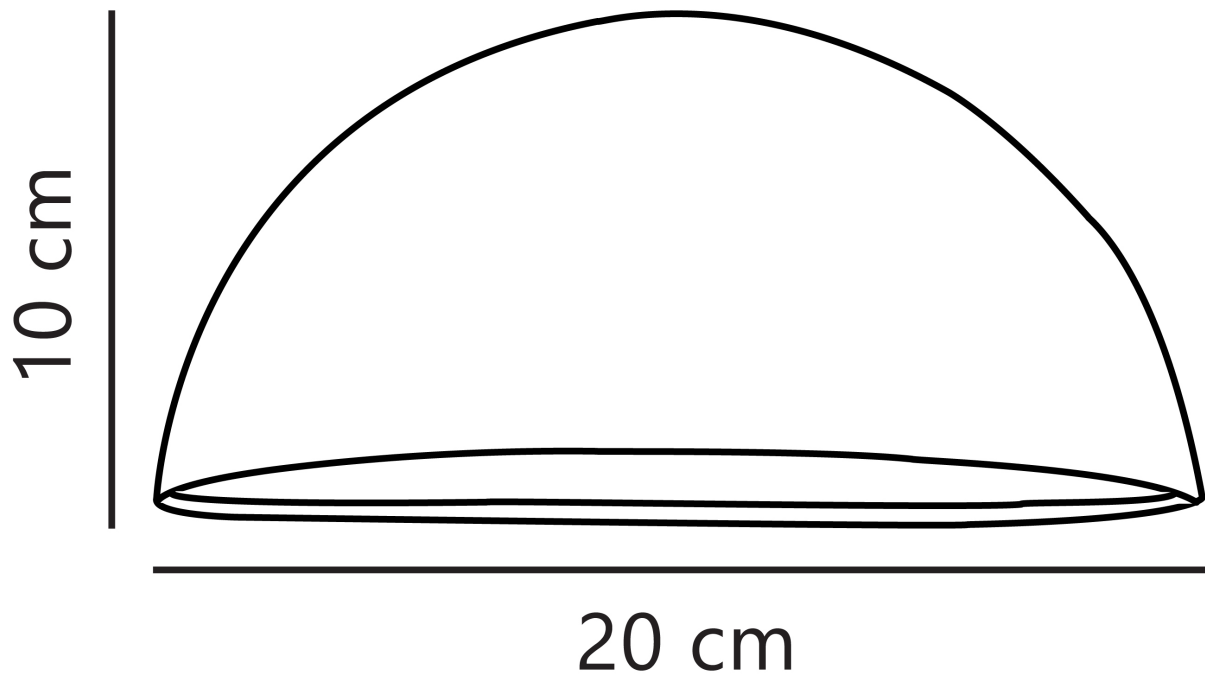

Nordlux - Scorpius - 21651031 - Galvanized Steel White Outdoor Wall Washer Light

CONTACT