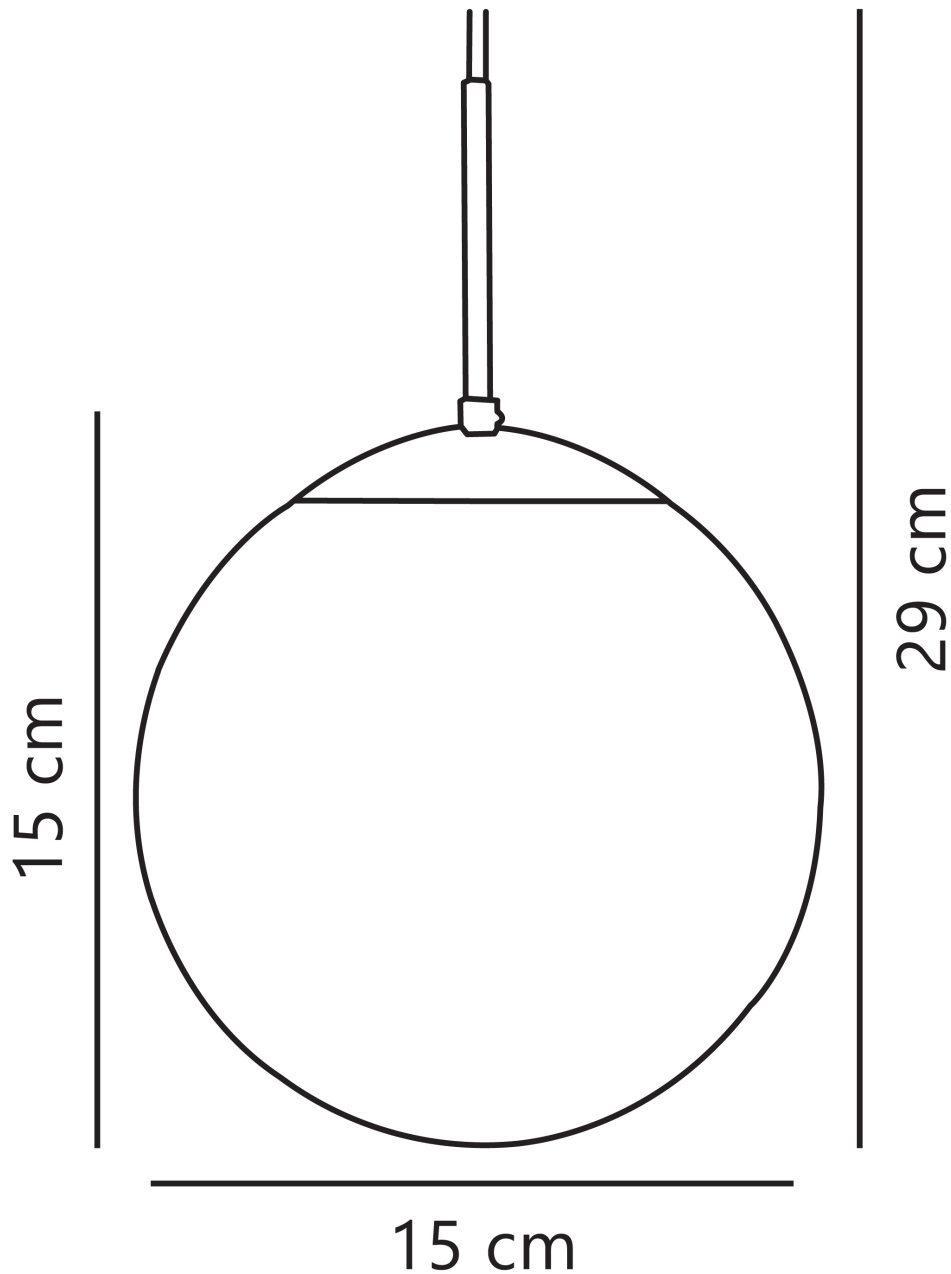

Nordlux - Cafe 15 - 39553001 - Steel Opal Glass Ceiling Pendant Light

CONTACT