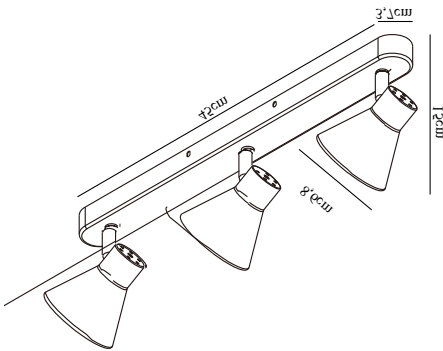

EIK 3 | SPOT LIGHT | WHITE

45780101

nordlux®

Voltage (V): 220-240 Volt
IP degree: IP20
Maximum bulb wattage (W):
3X35W
Class (Class 1, Class 2, Class 3):
Class 1 (Earth contact)
Bulb base: GU10
Dimmerable: Yes with compatible
bulb
Parallel connection: False

Primary material: Metal
Is the cable replaceable: True
Color: White

Height (cm): 15
Width (cm): 45
Shade Diameter (cm): 8.5
Length (cm): 45
Projection (cm): 15
Tilt Angle (°): 320
Turning Angle (°): 90

EAN: 5701581369887
TUN: 1902473
Item Number: 45780101
Pcs Per Master Carton: 3

Sales Box Height (cm): 47
Sales Box Width (cm): 13.5
Sales Box Depth (cm): 10
Sales Box Volume m³: 0.0063
Product net weight (kg): 0.7

- Contemporary and simple style
- Tilting and turning shade
- Can be used on both wall and ceiling

Discreet and practical spotlight fixture with three spotlights in white. This spotlight can be placed in different locations in the home and create focus or cosiness depending on how it is placed.