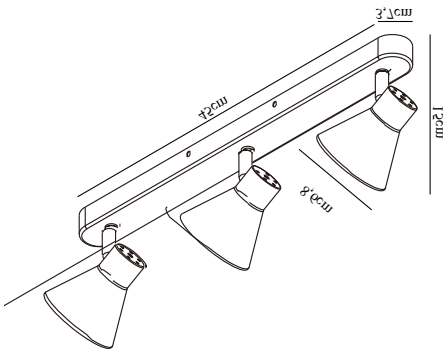

EIK 3 | SPOT LIGHT | GREY

45780110

nordlux®

Voltage (V): 220-240 Volt
IP degree: IP20
Maximum bulb wattage (W):
3X35W
Class (Class 1, Class 2, Class 3):
Class 1 (Earth contact)
Bulb base: GU10
Dimmerable: Yes with compatible
bulb
Parallel connection: False

Primary material: Metal
Is the cable replaceable: True
Color: Grey

Height (cm): 15
Width (cm): 45
Shade Diameter (cm): 8.5
Length (cm): 45
Projection (cm): 15
Tilt Angle (°): 320
Turning Angle (°): 90

EAN: 5701581369986
TUN: 1902477
Item Number: 45780110
Pcs Per Master Carton: 3

Sales Box Height (cm): 47
Sales Box Width (cm): 13.5
Sales Box Depth (cm): 10
Sales Box Volume m³: 0.0063
Product net weight (kg): 0.7

- Contemporary and simple style
- Tilting and turning shade
- Can be used on both wall and ceiling

Discreet and practical spotlight fixture with three spotlights in grey. This spotlight can be placed in different locations in the home and create focus or cosiness depending on how it is placed.