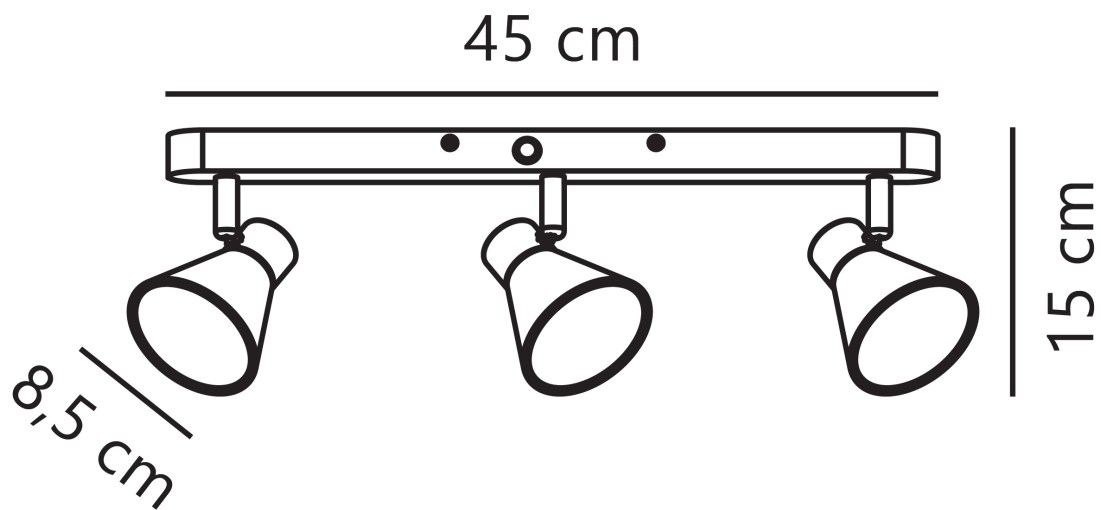

Nordlux - Eik - 45780110 - Grey 3 Light Ceiling Spotlight

CONTACT