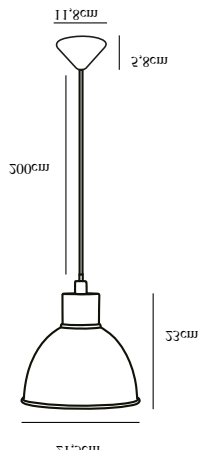

POP | PENDANT | WHITE

45833001

nordlux®

Voltage (V): 220-240 Volt
IP degree: IP20
Maximum bulb wattage (W): 40W
Class (Class 1, Class 2, Class 3):
Class 2 (Double isolated)
Bulb base: E27
Dimmerable: Yes with compatible
bulb
Parallel connection: False

Primary material: Metal
Color of the cable: White
Length of the cable (cm): 200
Surface material of the cable:
Plastic
Is the cable replaceable: False

Color: White
Height (cm): 20
Width (cm): 21.5
Shade Diameter (cm): 21.5
Length (cm): 21.5

EAN: 5701581370685
TUN: 1902355
Item Number: 45833001

Pcs Per Master Carton: 3
Sales Box Height (cm): 24.5
Sales Box Width(cm): 22
Sales Box Depth (cm): 22
Sales Box Volume m³ : 0.0119
Product net weight (kg): 0.58