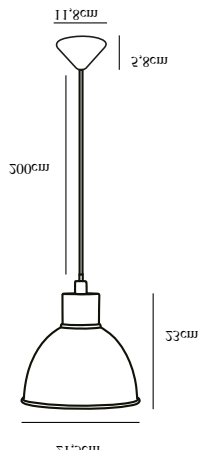

POP | PENDANT | BLACK

45833003

nordlux®

Voltage (V): 220-240 Volt
IP degree: IP20
Maximum bulb wattage (W): 40W
Class (Class 1, Class 2, Class 3):
Class 2 (Double isolated)
Bulb base: E27
Dimmerable: Yes with compatible
bulb
Parallel connection: False

Primary material: Metal
Color of the cable: Black
Length of the cable (cm): 200
Surface material of the cable:
Plastic
Is the cable replaceable: False

Color: Black
Height (cm): 20
Width (cm): 21.5
Shade Diameter (cm): 21.5
Length (cm): 21.5
EAN: 5701581370784
TUN: 1902356
Item Number: 45833003

Pcs Per Master Carton: 3
Sales Box Height (cm): 24.5
Sales Box Width(cm): 22
Sales Box Depth (cm): 22
Sales Box Volume m³ : 0.0119
Product net weight (kg): 0.58

• Contemporary and simple style

Pop from Nordlux is stylish and simple. The pendant light is made of metal and has a high-gloss black finish. Pop will hang beautifully over the dining or kitchen table.