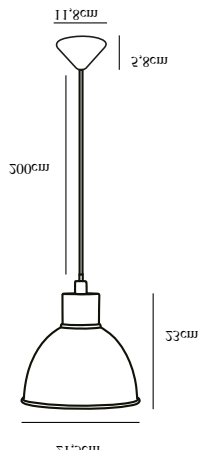

# POP | PENDANT | GREEN

45833023

nordlux®

Voltage (V): 220-240 Volt  
IP degree: IP20  
Maximum bulb wattage (W): 40W  
Class (Class 1, Class 2, Class 3):  
Class 2 (Double isolated)  
Bulb base: E27  
Dimmerable: Yes with compatible  
bulb  
Parallel connection: False

Primary material: Metal  
Color of the cable: White  
Length of the cable (cm): 200  
Surface material of the cable:  
Plastic  
Is the cable replaceable: False

Color: Green  
Height (cm): 20  
Width (cm): 21.5  
Shade Diameter (cm): 21.5  
Length (cm): 21.5

EAN: 5701581370982  
TUN: 1902358  
Item Number: 45833023

Pcs Per Master Carton: 3  
Sales Box Height (cm): 24.5  
Sales Box Width(cm): 22  
Sales Box Depth (cm): 22  
Sales Box Volume m<sup>3</sup> : 0.0119  
Product net weight (kg): 0.58