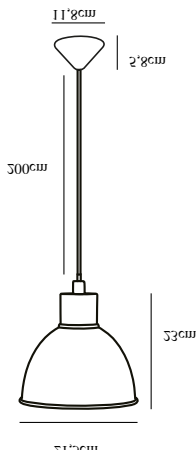

POP | PENDANT | ANTHRACITE

45833050

nordlux®

Voltage (V): 220-240 Volt
IP degree: IP20
Maximum bulb wattage (W): 40W
Class (Class 1, Class 2, Class 3):
Class 2 (Double isolated)
Bulb base: E27
Dimmerable: Yes with compatible
bulb
Parallel connection: False

Primary material: Metal
Color of the cable: White
Length of the cable (cm): 200
Surface material of the cable:
Plastic
Is the cable replaceable: False

Color: Anthracite
Height (cm): 20
Width (cm): 21.5
Shade Diameter (cm): 21.5
Length (cm): 21.5

EAN: 5701581371088
TUN: 1902359
Item Number: 45833050

Pcs Per Master Carton: 3
Sales Box Height (cm): 24.5
Sales Box Width(cm): 22
Sales Box Depth (cm): 22
Sales Box Volume m³ : 0.0119
Product net weight (kg): 0.58