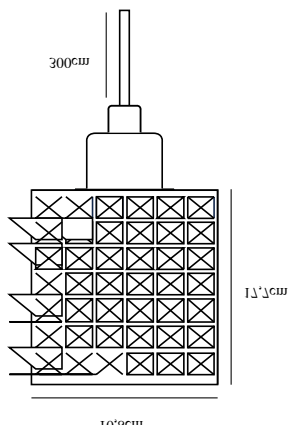

HOLLYWOOD | PENDANT | AMBER

46483027

nordlux®

Voltage (V): 230 Volt
IP degree: IP20
Maximum bulb wattage (W): 60W
Class (Class 1, Class 2, Class 3):
Class 2 (Double isolated)
Bulb base: E27
Dimmerable: Yes with compatible
bulb

Color: Amber
Shade Diameter (cm): 10.8
Shade Height (cm): 17.7
EAN: 5701581405486
TUN: 1975315
Item Number: 46483027

Pcs Per Master Carton: 3
Sales Box Height (cm): 20
Sales Box Width(cm): 13
Sales Box Depth (cm): 13
Sales Box Volume m³ : 0.0034
Product net weight (kg): 0.862

Primary material: Glass
Secondary material: Metal
Color of the Glass: Amber
Color of the cable: Black
Length of the cable (cm): 300
Surface material of the cable:
Textile
Is the cable replaceable: False

- Glamorous art deco style • Diamond pattern that reflects light in an exciting way
- Hang 3 lamps together in a line or cluster

The Hollywood series has something nostalgic about it - it evokes the era of crystal decor, which in recent years has been rediscovered as a decor element. With its many facets, Hollywood adds a sparkling expression which contributes to a stylish atmosphere, providing an exclusive and pleasant mood.