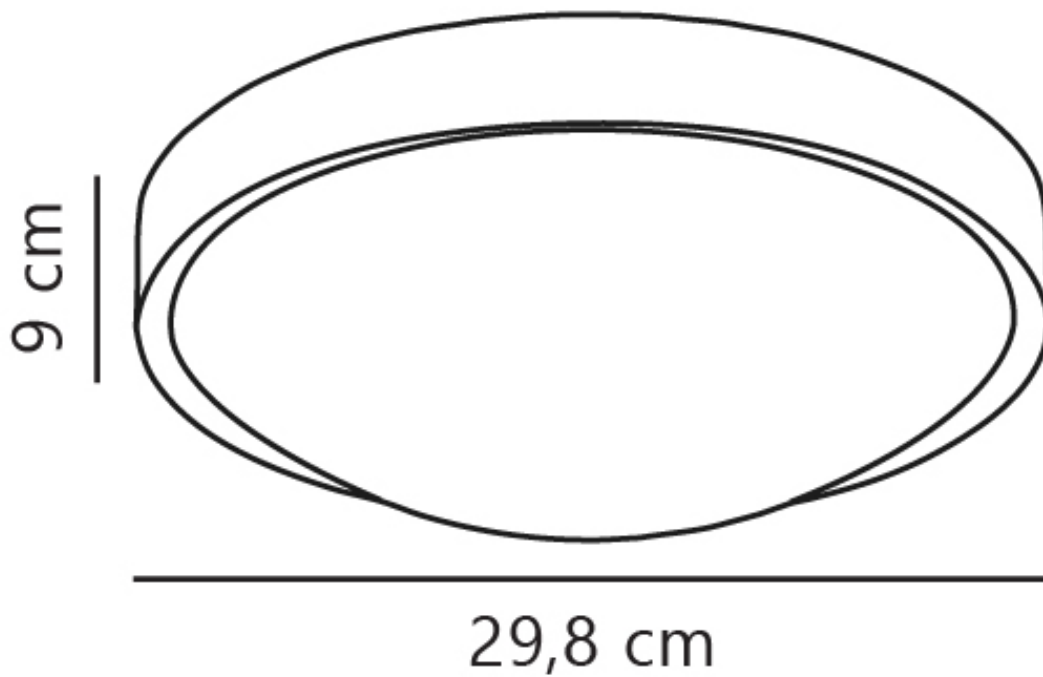

Nordlux - Altus - 47206001 - LED White Flush Ceiling Light

CONTACT