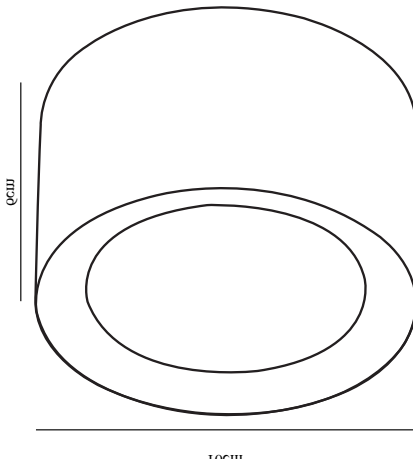

FALLON | SURFACE DOWNLIGHT | WHITE/WHITE

47540101

nordlux[®]

Voltage (V): 230 Volt
IP degree: IP20
Class (Class 1, Class 2, Class 3):
Class 2 (Double isolated)
Bulb base: LED Module
Parallel connection: True

Height (cm): 6
Projection (cm): 6
EAN: 5701581415089
TUN: 1975406
Item Number: 47540101

Pcs Per Master Carton: 3
Sales Box Height (cm): 6.8
Sales Box Width (cm): 10.5
Sales Box Depth (cm): 10.5
Sales Box Volume m³ : 0.0007
Product net weight (kg): 0.275

Primary material: Metal
Secondary material: Plastic
Color: White/White

Brightness of light (Lumen): 500
Color Temperature (K): 2700
Ra-value : 80
Lifetime (h): 20000
Beam Angle (°) : 110
Candela (cd) (for directional lamp only): 0
Energy Class: F
Actual Watt (W): 5.5