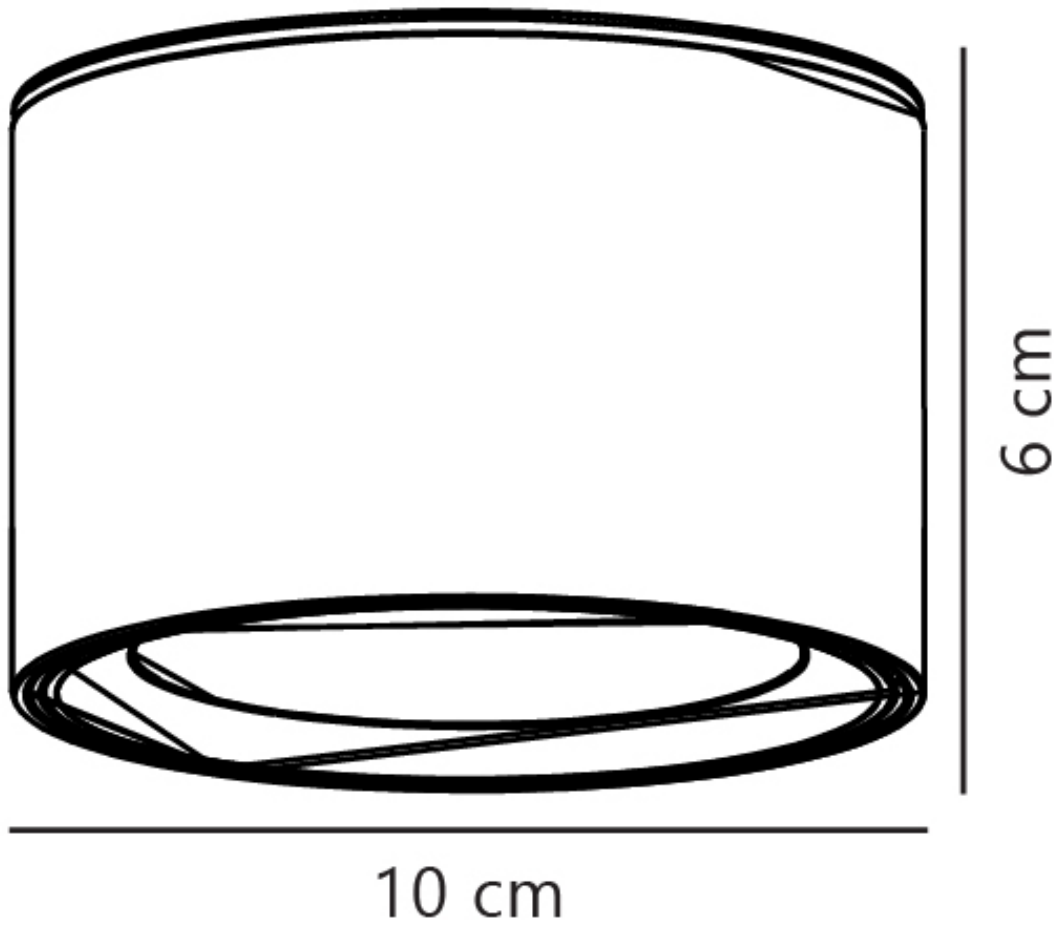

Nordlux - Fallon - 47540101 - LED White Flush Ceiling Light

CONTACT