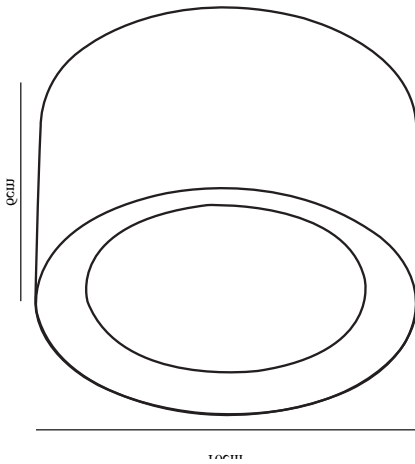

# FALLON | SURFACE DOWNLIGHT | BLACK/STEEL nordlux®

47540103

Voltage (V): 230 Volt  
 IP degree: IP20  
 Class (Class 1, Class 2, Class 3):  
 Class 2 (Double isolated)  
 Bulb base: LED Module  
 Parallel connection: True

Height (cm): 6  
 Projection (cm): 6  
 EAN: 5701581445888  
 TUN: 2018620  
 Item Number: 47540103

Pcs Per Master Carton: 3  
 Sales Box Height (cm): 6.8  
 Sales Box Width(cm): 10.5  
 Sales Box Depth (cm): 10.5  
 Sales Box Volume m<sup>3</sup> : 0.0007  
 Product net weight (kg): 0.275

Primary material: Metal  
 Secondary material: Plastic  
 Color: Black/Steel

Brightness of light (Lumen): 500  
 Color Temperature (K): 2700  
 Ra-value : 80  
 Lifetime (h): 20000  
 Beam Angle (°) : 110  
 Candela (cd) (for directional lamp only): 0  
 Energy Class: F  
 Actual Watt (W): 5.5