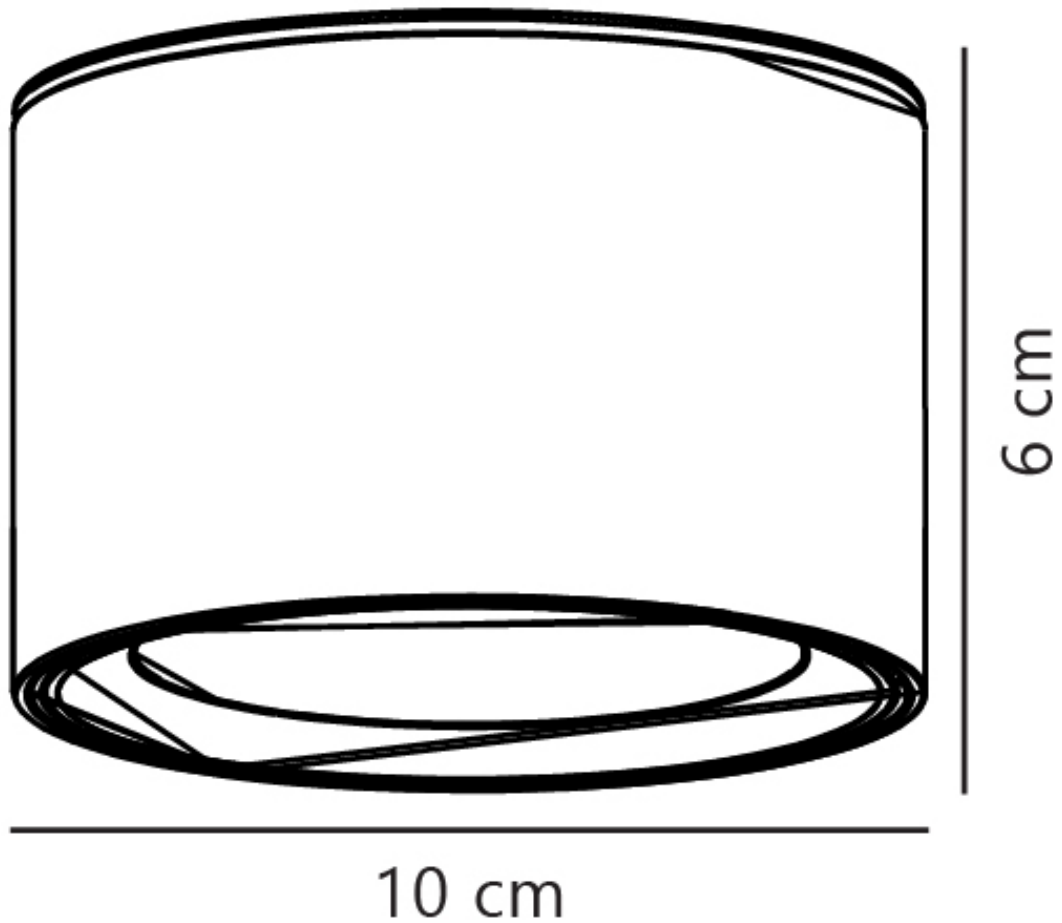

Nordlux - Fallon - 47540103 - LED Black Flush Ceiling Light

CONTACT