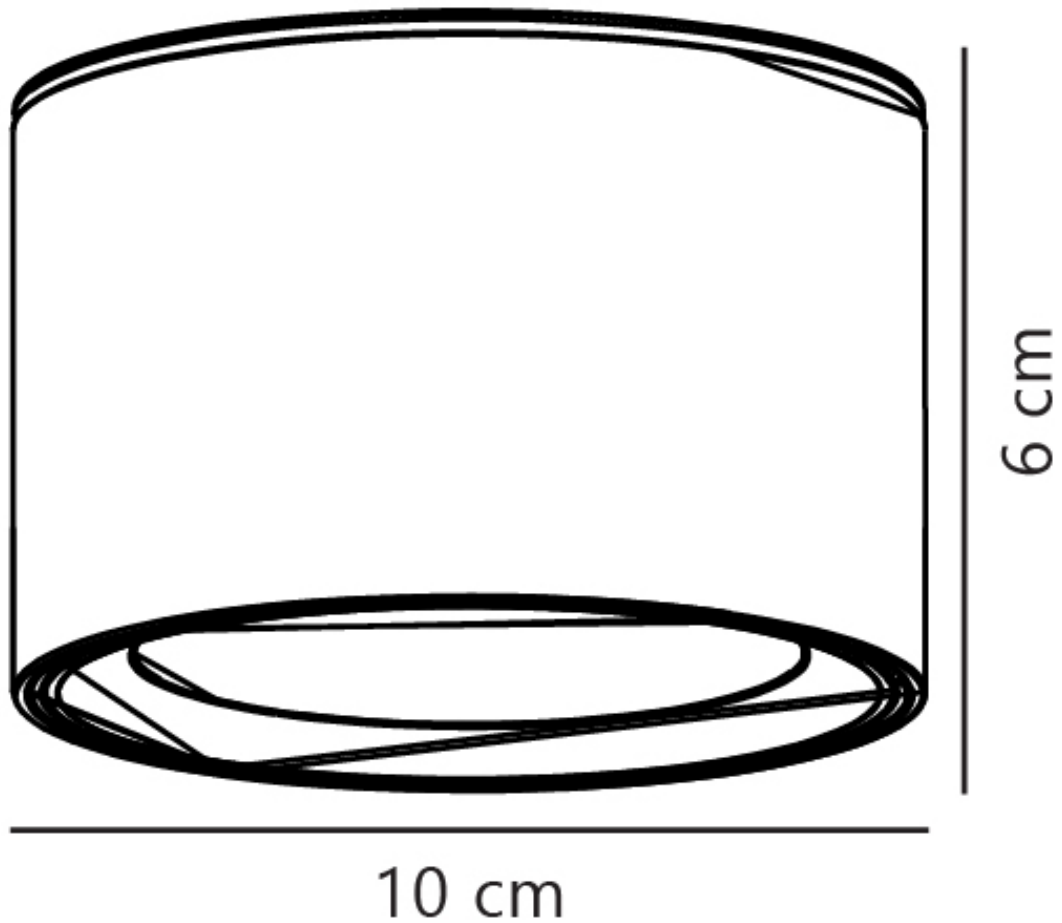

Nordlux - Fallon - 47540132 - LED White Steel Flush Ceiling Light

CONTACT