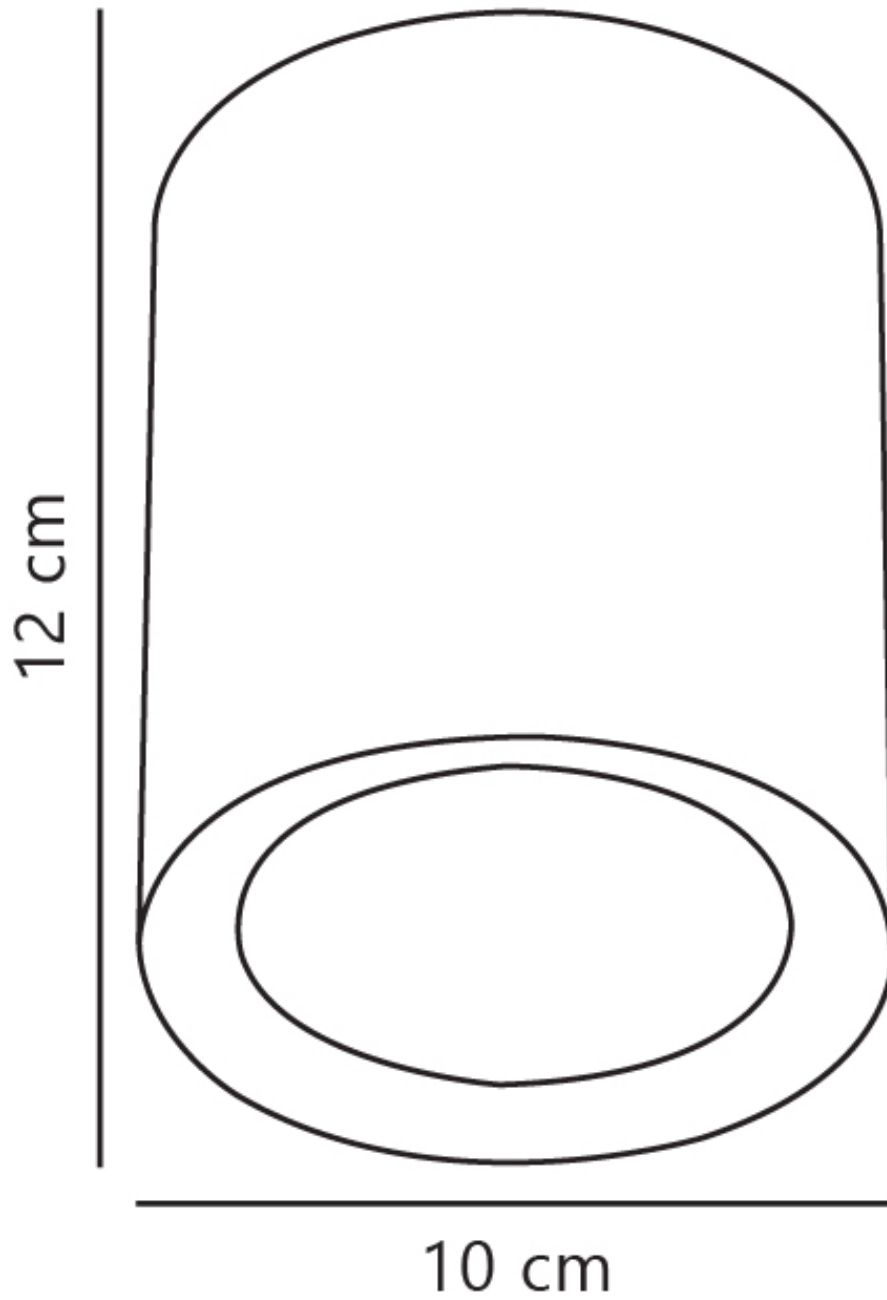

Nordlux - Fallon Long - 47550101 - LED White Flush Ceiling Light

CONTACT