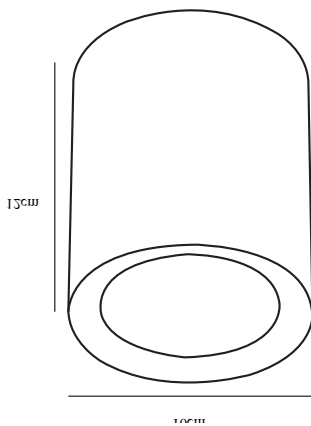

# FALLON LONG | SURFACE DOWNLIGHT | BLACK/STEEL

nordlux®

47550103

Voltage (V): 230 Volt  
 IP degree: IP20  
 Class (Class 1, Class 2, Class 3):  
 Class 2 (Double isolated)  
 Bulb base: LED Module  
 Parallel connection: True

Height (cm): 12  
 Projection (cm): 12  
 EAN: 5701581445987  
 TUN: 2018621  
 Item Number: 47550103

Pcs Per Master Carton: 3  
 Sales Box Height (cm): 12.8  
 Sales Box Width (cm): 10.5  
 Sales Box Depth (cm): 10.5  
 Sales Box Volume m<sup>3</sup> : 0.0014  
 Product net weight (kg): 0.408

Primary material: Metal  
 Secondary material: Plastic  
 Color: Black/Steel

Brightness of light (Lumen): 500  
 Color Temperature (K): 2700  
 Ra-value : 80  
 Lifetime (h): 20000  
 Beam Angle (°) : 110  
 Candela (cd) (for directional lamp only): 0  
 Energy Class: F  
 Actual Watt (W): 5.5