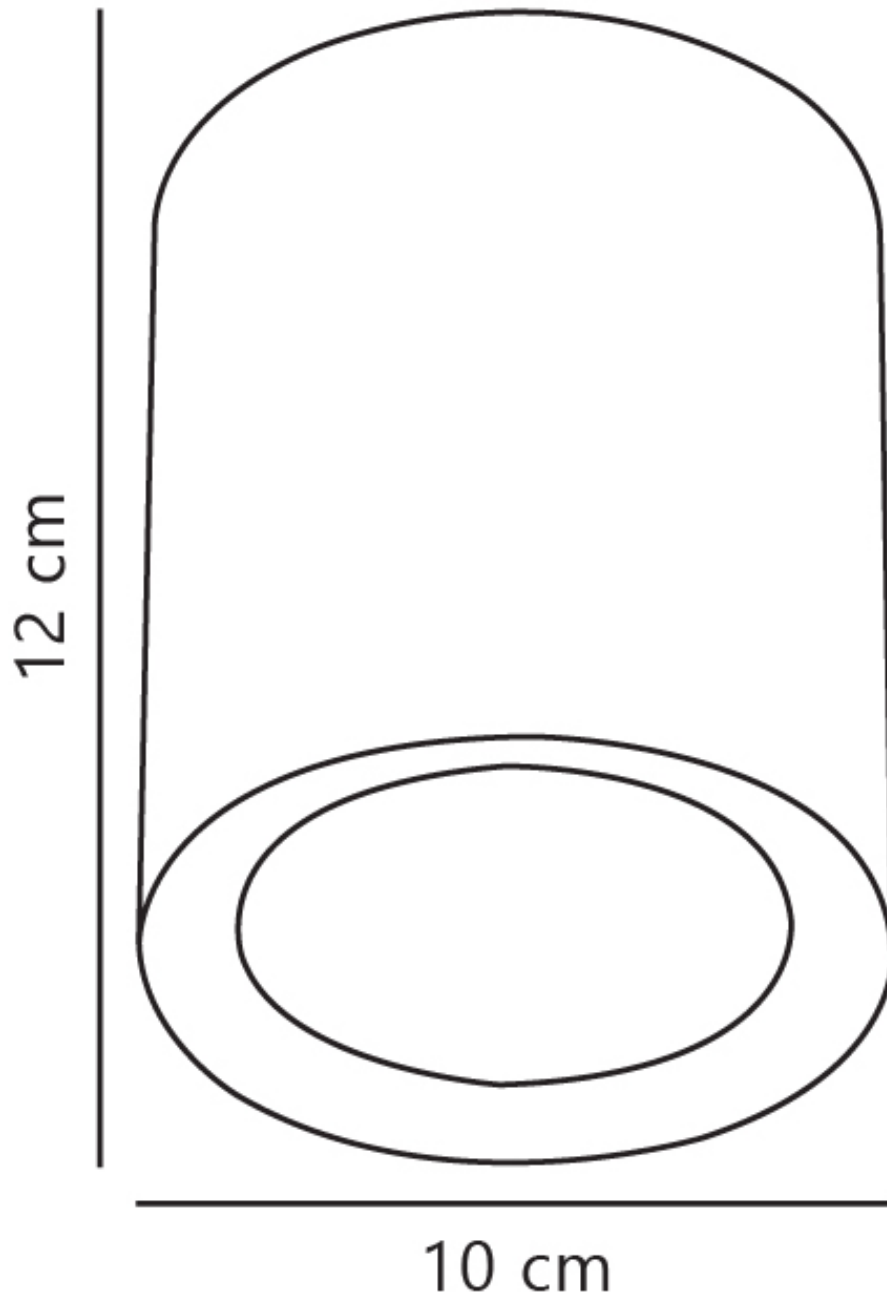

Nordlux - Fallon Long - 47550103 - LED Black Flush Ceiling Light

CONTACT