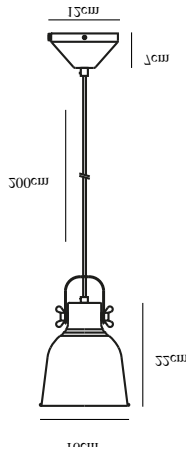

ADRIAN 16 | PENDANT | ANTHRACITE

48783003

nordlux®

Voltage (V): 220-240 Volt
IP degree: IP20
Maximum bulb wattage (W): 25W
Class (Class 1, Class 2, Class 3):
Class 2 (Double isolated)
Bulb base: E27
Dimmerable: Yes with compatible
bulb
Parallel connection: True

Primary material: Metal
Secondary material: Plastic
Color of the cable: Black/White
Length of the cable (cm): 200
Surface material of the cable:
Textile
Is the cable replaceable: False

Color: Anthracite
Height (cm): 24
Width (cm): 16
Shade Diameter (cm): 16
Shade Height (cm): 22
Length (cm): 16
Tilt Angle (°): 180
EAN: 5701581461789
TUN: 2042358
Item Number: 48783003

Pcs Per Master Carton: 6
Sales Box Height (cm): 22
Sales Box Width (cm): 16.5
Sales Box Depth (cm): 16.5
Sales Box Volume m³ : 0.01
Product net weight (kg): 0.63
Actual Watt (W): 25

• Industrial style • Tilting and turning shade