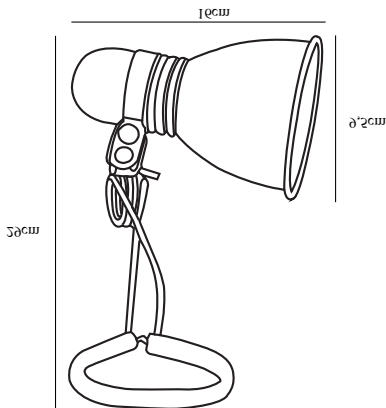

PHOTO | CLAMP LAMP | SILVER

59372029

nordlux®

Voltage (V): 230 Volt
IP degree: IP20
Maximum bulb wattage (W): 40W
Class (Class 1, Class 2, Class 3):
Class 2 (Double isolated)
Bulb base: E27
Dimmerable: Yes with compatible
bulb
Switch placement: On the cable

Primary material: Metal
Color of the cable: Black
Length of the cable (cm): 200
Surface material of the cable:
Plastic
Is the cable replaceable: False

Color: Silver
Height (cm): 16
Shade Diameter (cm): 9.5
Shade Height (cm): 16
Projection (cm): 29

EAN: 5701581123014
TUN: 5686212
Item Number: 59372029

Pcs Per Master Carton: 6
Sales Box Height (cm): 27
Sales Box Width(cm): 10
Sales Box Depth (cm): 13
Sales Box Volume m³ : 0.0035
Product net weight (kg): 0.372

- Industrial style
- Clamp for fasten on shelf or other edge
- Adjustable lamp head for a directional light

This clamping spotlight is small and handy, and you can easily move it around, depending on where the need for light is greatest.