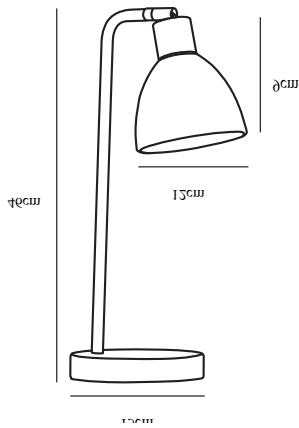

RAY | TABLE LAMP | BLACK

63201003

nordlux®

Voltage (V): 230 Volt
IP degree: IP20
Maximum bulb wattage (W): 40W
Class (Class 1, Class 2, Class 3):
Class 2 (Double isolated)
Bulb base: E14
Dimmerable: Yes with compatible
bulb
Switch placement: On the cable

Primary material: Metal
Color of the cable: Black
Length of the cable (cm): 180
Surface material of the cable:
Plastic
Is the cable replaceable: False

Color: Black
Height (cm): 46
Tube Diameter (cm): 1.2
Shade Diameter (cm): 12
Shade Height (cm): 9
Outdoor base dimension (cm): 15
Projection (cm): 22

EAN: 5701581344983
TUN: 1850679
Item Number: 63201003

Pcs Per Master Carton: 3
Sales Box Height (cm): 17
Sales Box Width (cm): 17
Sales Box Depth (cm): 48
Sales Box Volume m³ : 0.0139
Product net weight (kg): 1.433

• Classic and stylish design

The Ray table light from Nordlux is a table light in a very classic and stylish design. The light has a finish of black lacquered steel. The light provides a soft and pleasant light that suits many areas in the home. Use it as a decorative light in a corner that requires a little extra light, or use it as a reading light by the good armchair, or on the bedside table.