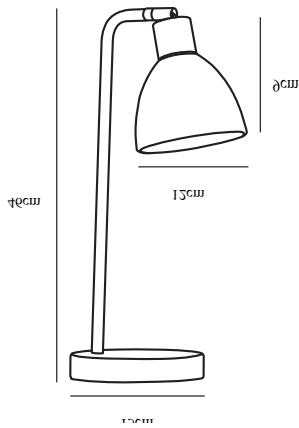

# RAY | TABLE LAMP | CHROME

63201033

nordlux®

Voltage (V): 230 Volt  
IP degree: IP20  
Maximum bulb wattage (W): 40W  
Class (Class 1, Class 2, Class 3):  
Class 2 (Double isolated)  
Bulb base: E14  
Dimmerable: Yes with compatible  
bulb  
Switch placement: On the cable

Primary material: Metal  
Secondary material: Glass  
Color of the Glass: Opal white  
Color of the cable: Clear  
Length of the cable (cm): 180  
Surface material of the cable:  
Plastic  
Is the cable replaceable: False

Color: Chrome  
Height (cm): 46  
Tube Diameter (cm): 1.2  
Shade Diameter (cm): 12  
Shade Height (cm): 9  
Outdoor base dimension (cm): 15  
Projection (cm): 22

EAN: 5701581253582  
TUN: 1629152  
Item Number: 63201033

The Ray table light from Nordlux is a table light in a very classic and stylish design. The light is made of chrome with a glass shade. The white glass shade provides a soft and pleasant light that suits many areas in the home. Use it as a decorative light in a corner that requires a little extra light, or use it as a reading light by the good armchair, or on the bedside table.