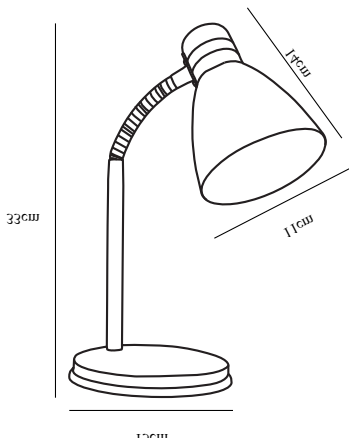

# CYCLONE | TABLE LAMP | WHITE

73065001

nordlux®

Voltage (V): 230 Volt  
IP degree: IP20  
Maximum bulb wattage (W): 15W  
Class (Class 1, Class 2, Class 3):  
Class 2 (Double isolated)  
Bulb base: E14  
Dimmerable: Yes with compatible  
bulb  
Switch placement: On the cable

Primary material: Metal  
Color of the cable: White  
Length of the cable (cm): 155  
Surface material of the cable:  
Plastic  
Is the cable replaceable: False

Color: White  
Height (cm): 33  
Tube Diameter (cm): 1.4  
Shade Diameter (cm): 11  
Shade Height (cm): 14  
Outdoor base dimension (cm): 15

EAN: 5701581220379  
TUN: 5387137  
Item Number: 73065001

Pcs Per Master Carton: 3  
Sales Box Height (cm): 25  
Sales Box Width(cm): 15  
Sales Box Depth (cm): 15  
Sales Box Volume m<sup>3</sup> : 0.0056  
Product net weight (kg): 0.86

- Contemporary classic style
- Flexible arms for a directional light

Small, elegant Nordlux Cyclone table light, which can be rotated and tilted depending on where light is needed. The shade and base are made of lacquered metal, and with a height of 33 cm there is ample space for the light, regardless of whether it is placed on an office desk or a bedside table.