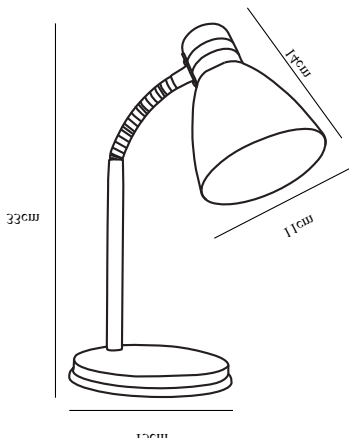

CYCLONE | TABLE LAMP | BLACK

73065003

nordlux®

Voltage (V): 230 Volt
IP degree: IP20
Maximum bulb wattage (W): 15W
Class (Class 1, Class 2, Class 3):
Class 2 (Double isolated)
Bulb base: E14
Dimmerable: Yes with compatible
bulb
Switch placement: On the cable

Primary material: Metal
Color of the cable: Black
Length of the cable (cm): 155
Surface material of the cable:
Plastic
Is the cable replaceable: False

Color: Black
Height (cm): 33
Tube Diameter (cm): 1.4
Shade Diameter (cm): 11
Shade Height (cm): 14
Outdoor base dimension (cm): 15

EAN: 5701581220478
TUN: 5387140
Item Number: 73065003

Pcs Per Master Carton: 3
Sales Box Height (cm): 25
Sales Box Width(cm): 15
Sales Box Depth (cm): 15
Sales Box Volume m³ : 0.0056
Product net weight (kg): 0.86

- Contemporary classic style
- Flexible arms for a directional light

Small, elegant Nordlux Cyclone table light, which can be rotated and tilted depending on where light is needed. The shade and base are made of lacquered metal, and with a height of 33 cm there is ample space for the light, regardless of whether it is placed on an office desk or a bedside table.