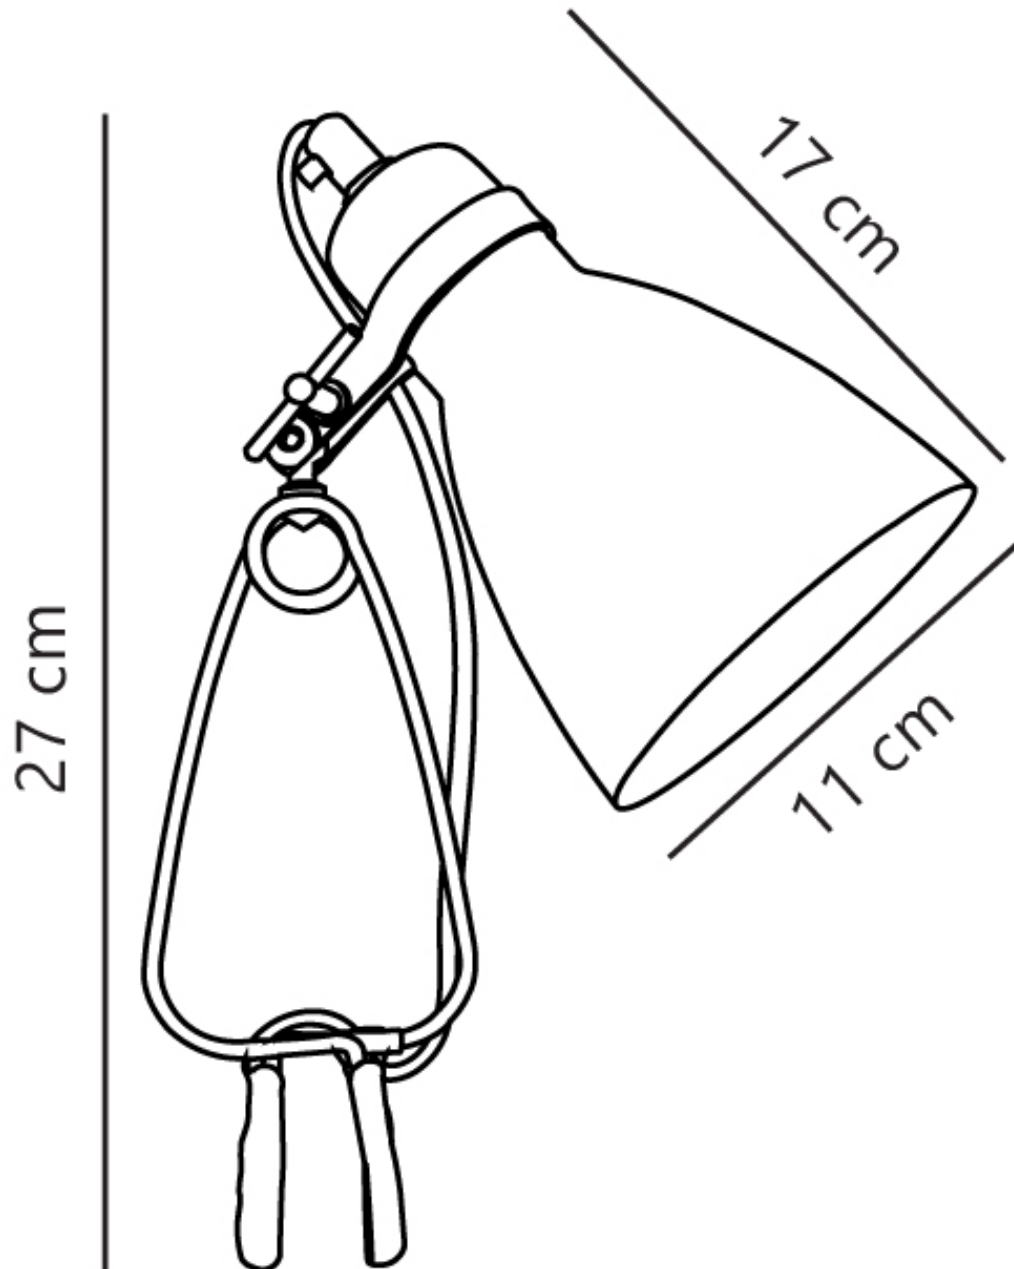

Nordlux - Cyclone - 73072001 - White Task Clamp Lamp