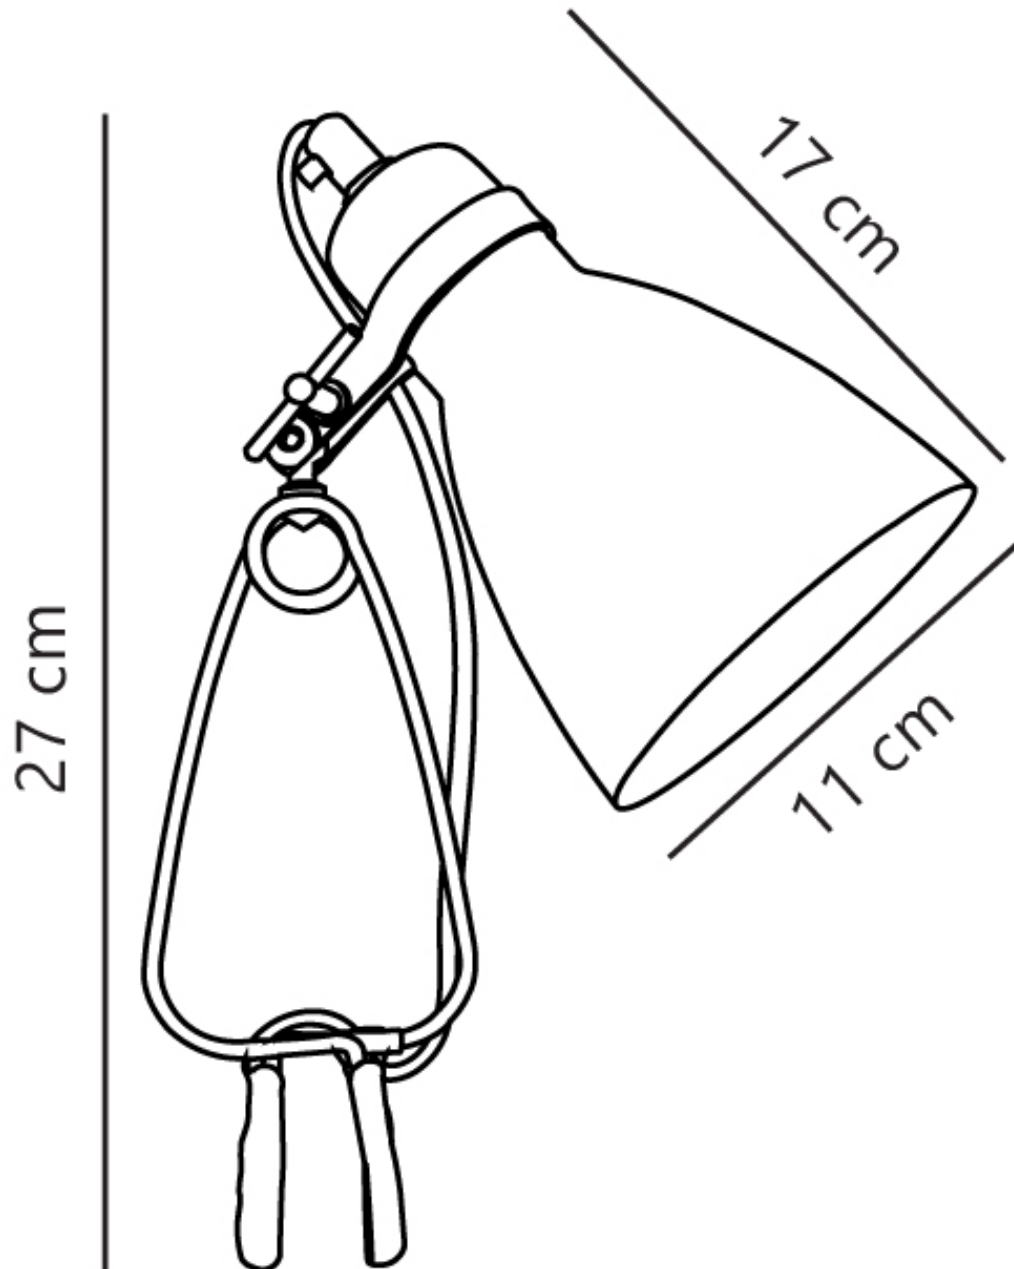

Nordlux - Cyclone - 73072003 - Black Task Clamp Lamp

CONTACT