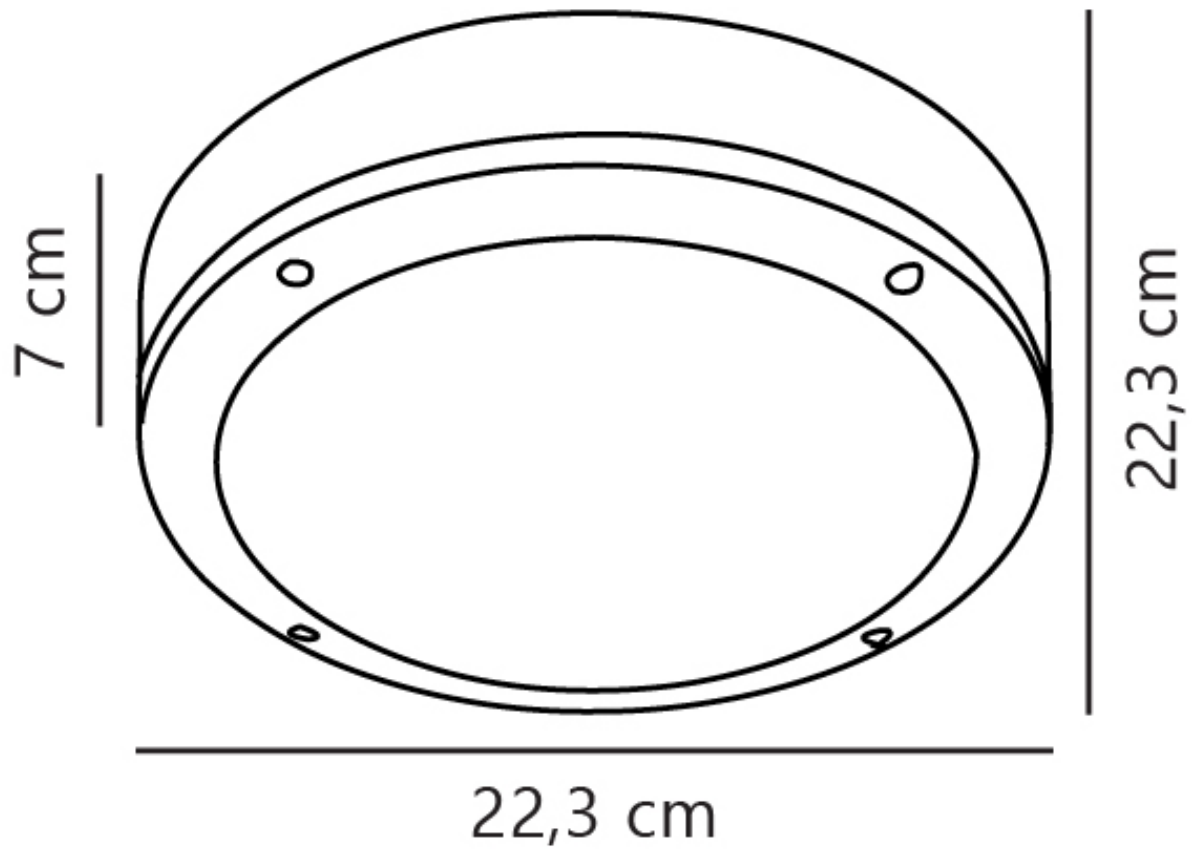

Nordlux - Desi 22 - 77636003 - Black White IP44 Outdoor Bulkhead Light