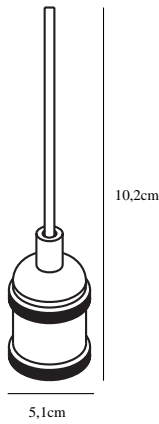

AVRA | PENDANT | BLACK

84800003

nordlux®

Voltage (V): 230 Volt
IP degree: IP20
Maximum bulb wattage (W): 60W
Class (Class 1, Class 2, Class 3):
Class 2 (Double isolated)
Bulb base: E27
Dimmerable: Yes with compatible
bulb

Color: Black
Height (cm): 10.2
EAN: 5701581345683
TUN: 1850659
Item Number: 84800003

Pcs Per Master Carton: 3
Sales Box Height (cm): 10
Sales Box Width(cm): 12
Sales Box Depth (cm): 15
Sales Box Volume m³ : 0.0018
Product net weight (kg): 0.22

Primary material: Metal
Color of the cable: Black
Length of the cable (cm): 200
Surface material of the cable:
Textile
Is the cable replaceable: False

• Industrial style • Design your own luminaire with a decorative bulb

A suspension pendant in patinated look from the Avra series. Avra is suitable for all interiors, and comes with a black fabric cord that provides an elegant finish on the suspension. Used without a shade with a large decorative bulb, it is ideal for many locations, including the hallway or in groups above the dining table.