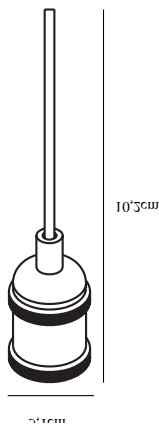

AVRA | PENDANT | COPPER

84800030

nordlux®

Voltage (V): 230 Volt
IP degree: IP20
Maximum bulb wattage (W): 60W
Class (Class 1, Class 2, Class 3):
Class 2 (Double isolated)
Bulb base: E27
Dimmerable: Yes with compatible
bulb

Color: Copper
Height (cm): 10.2
EAN: 5701581345881
TUN: 1850661
Item Number: 84800030

Pcs Per Master Carton: 3
Sales Box Height (cm): 10
Sales Box Width (cm): 12
Sales Box Depth (cm): 15
Sales Box Volume m³ : 0.0018
Product net weight (kg): 0.22

Primary material: Metal
Color of the cable: Black
Length of the cable (cm): 200
Surface material of the cable:
Textile
Is the cable replaceable: False

• Industrial style • Design your own luminaire with a decorative bulb