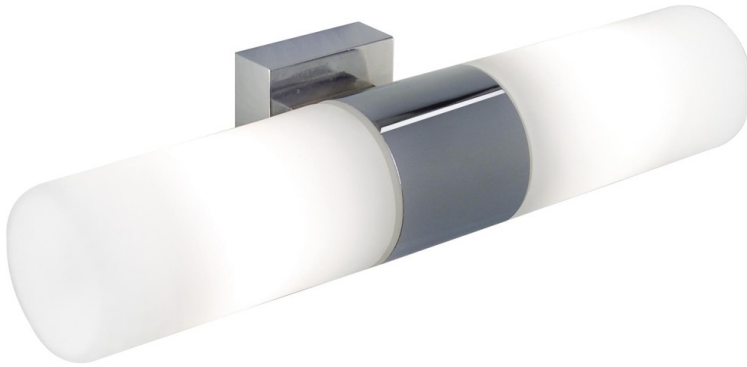

Nordlux - Tangens Double - 17141029 - Chrome Opal Glass 2 Light IP44 Bathroom Strip Wall Light

REFERENCE

- SKU: FCL-16892
- Supplier SKU: 17141029
- Barcode: 5701581006072

DESCRIPTION

Tangens Double bathroom light in stylish and simple design from Nordlux.

CATEGORY

- Brand: Nordlux
- Family: Tangens Double
- Category: Bathroom Lighting / Wall / Strip

APPEARANCE

- Base: Polished Chrome Plate
- Shade: Opal Glass

DIMENSION

- Height: 60mm
- Width: 310mm
- Depth: 95mm
- Weight: .44kg

LIGHT SOURCE

- Lamp included: No
- Lamp detail: 2 x 25W Max E14 SES (required)
- Dimmable
- Energy class: Not applicable
- Switch: No

SPECIFICATION

- Ingress protection: IP44
- Class: Class II - Double Insulated, No Earth
- Voltage: 240V