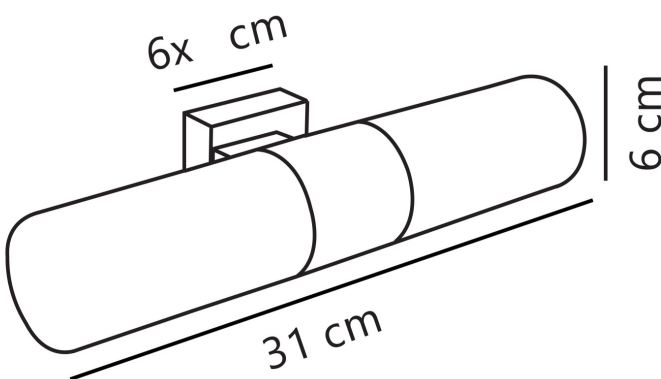

CATEGORY

- Brand: Nordlux
- Family: Tangens Double
- Category: Bathroom Lighting / Wall / Strip

APPEARANCE

- Base: Polished Chrome Plate
- Shade: Opal Glass

DIMENSION

- Height: 60mm
- Width: 310mm
- Depth: 95mm
- Weight: .44kg

LIGHT SOURCE

- Lamp included: No
- Lamp detail: 2 x 25W Max E14 SES (required)
- Dimmable
- Energy class: Not applicable
- Switch: No

SPECIFICATION

- Ingress protection: IP44
- Class: Class II - Double Insulated, No Earth
- Voltage: 240V