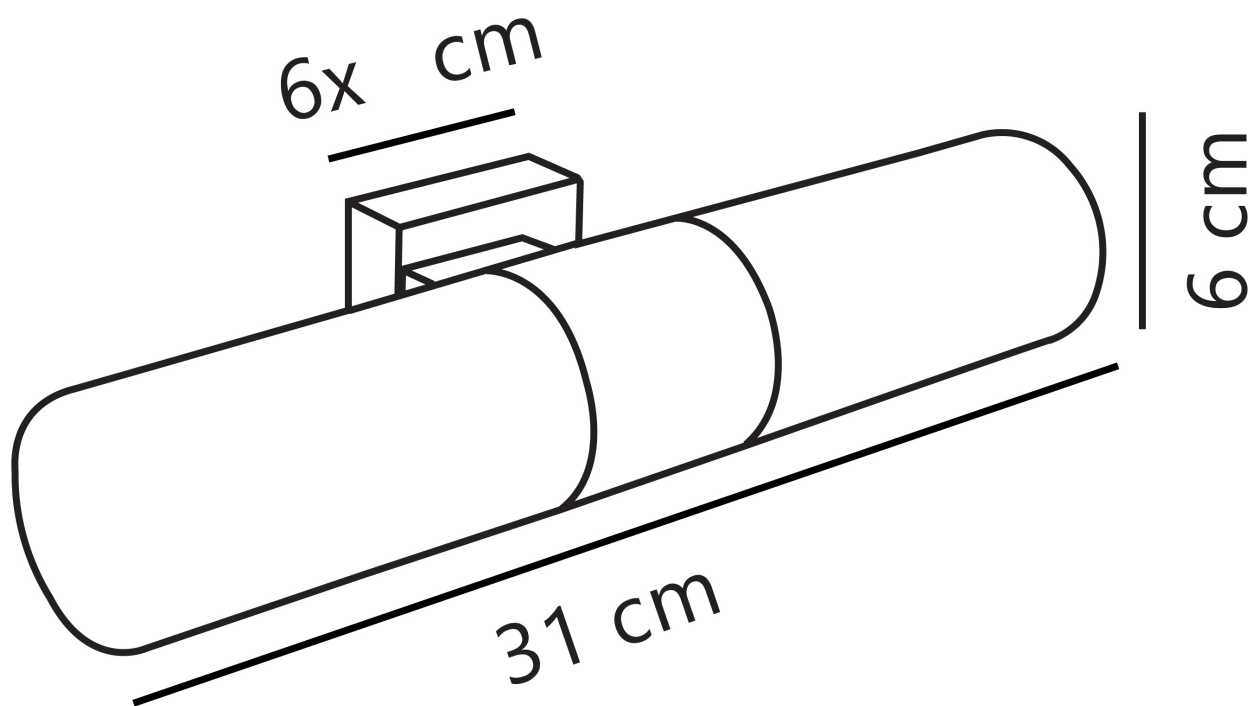

Nordlux - Tangens Double - 17141029 - Chrome Opal Glass 2 Light IP44 Bathroom Strip Wall Light

CONTACT