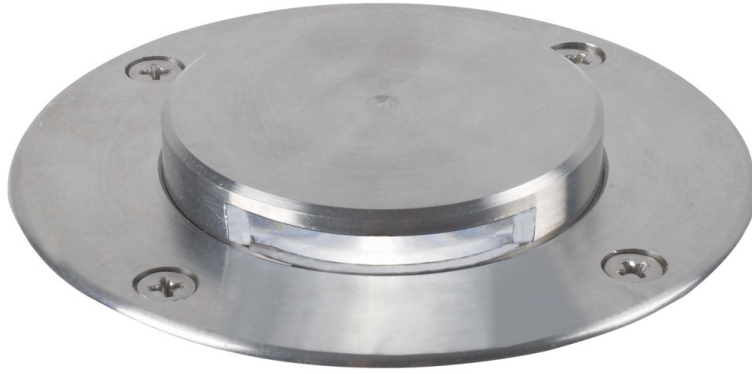

Nordlux - Tilos - 96409934 - Stainless Steel IP67 Outdoor Ground Light

REFERENCE

- SKU: FCL-16905
- Supplier SKU: 96409934
- Barcode: 5704924005978

DESCRIPTION

The exterior floor light is made from robust stainless steel and glass. The light allows you to determine the direction of the light by rotating the top piece. This is a light that fits in neutrally with its surroundings and provides a pleasant light.

Maintenance: Treat with acid-free oil 3-4 times a year. We do not recommend stainless steel light fixtures for aggressive environments.

CATEGORY

- Brand: Nordlux
- Family: Tilos
- Category: Outdoor Lighting / Brick & Guide / Ground

APPEARANCE

- Base: Stainless Steel

DIMENSION

- Height: 141mm
- Diameter: 105mm
- Weight: .56kg

LIGHT SOURCE

- Lamp included: No
- Lamp detail: 5W Max LED GU10 (required)
- Dimmable
- Energy class: Not applicable
- Switch: No

SPECIFICATION

- Ingress protection: IP67
- Class: Class II - Double Insulated, No Earth
- Voltage: 240V

CONTACT