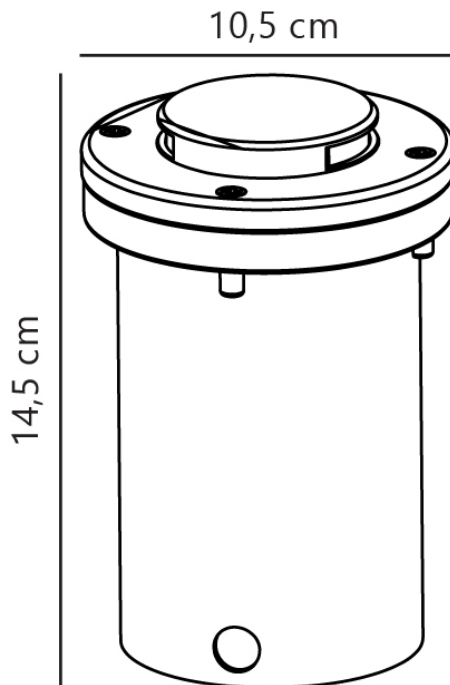

SPECIFICATION

- Ingress protection: IP67
- Class: Class II - Double Insulated, No Earth
- Voltage: 240V