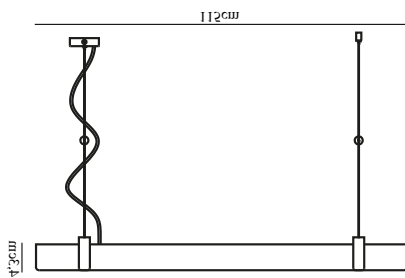

LILT | PENDANT | BLACK

2010603003

nordlux®