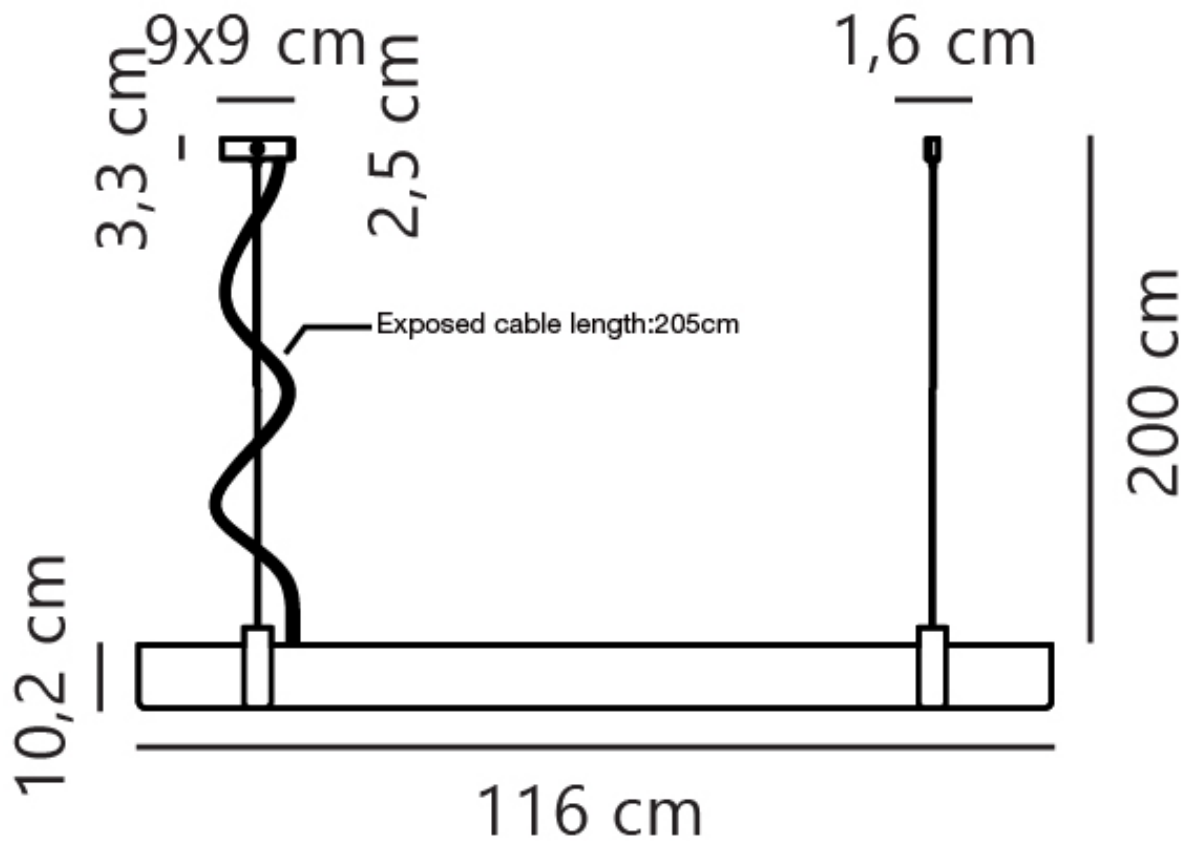

Nordlux - Lilt - 2010603003 - LED Black Bar Ceiling Pendant Light

CONTACT